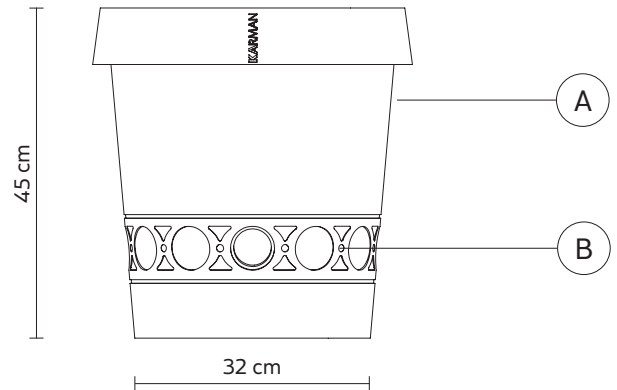

### EMISSION OF LIGHT

one directional

### CERTIFICATION

IEC	60598-1:2008
EN	60598-1:2008 + A11:2009

IP rate	IP45 - article Gervaso IP65 - light kit
LED	equipped

44 cm