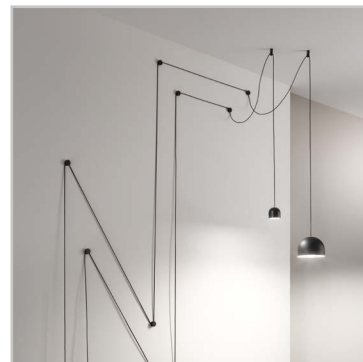

SUSPENSION LAMP

Matt varnished metal diffuser and details. SMALL model with integrated led and opal color screen. BIG model open with replaceable bulb.

Suggestion

Code	196770
Item name	TALL SP1 BIG BIANCO
Insulation class	Class I
IP	20
Power	E27 max 1 x 42W
Bulb LED included	No
Net Weight	0,550 Kg
Volume	0,0036 m ³
Base / Hole	ø 11 cm