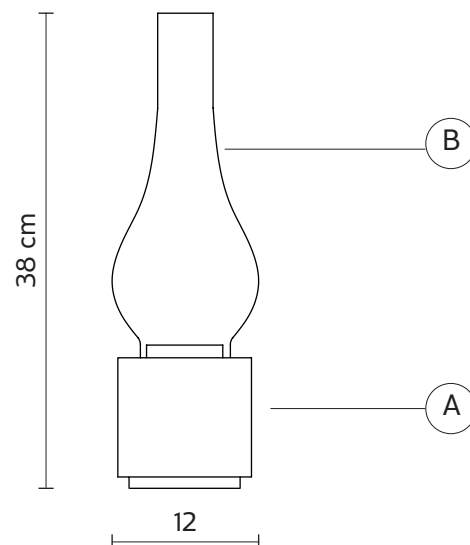

SHADE "B"

material	glass	
colour	smoked	

ELECTRICAL CABLE

material	PVC	
colour	transparent	

ELECTRICAL SYSTEM

socket	E27
source	max 1x52
energy class	from E to A++

PACKAGING

nr. of collis	1
net weight/kg	1,9
gross weight/kg	2,2
packaging/cm	21x21x20(A) - 24x24x39(B)

EMISSION OF LIGHT

one-directional

CERTIFICATION

IEC report reference	60598-1:2014 60598-1:2015
----------------------	------------------------------

IP rate bulb	IP20 optional
--------------	------------------

code **700P**
decorative bulb
E27 - 25w - ≤ 60 lumen
class E

these items are special, decorative bulbs not for illumination purposes

COLLECTION

available also as: wall lamp

CT1211BINT