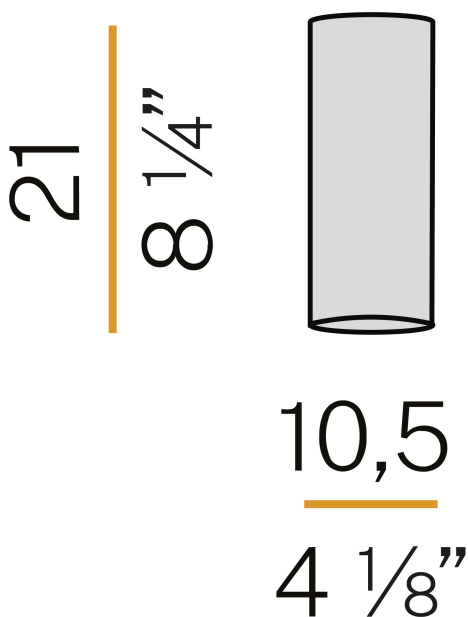

PANZERI

One

220-240V AC ON-OFF
P03721.000.0401

 gold leaf

DIRECT
LIGHT

Data sheet

CODE	P03721.000.0401
SYSTEM POWER CONSUMPTION	15W
EFFICACY	68.13lm/W
LIGHT SOURCE	LED
LIGHT SOURCE LIFETIME	L90 (B10) 50.000h
COLOUR TEMPERATURE	3000K Ra>90
LIGHT DISTRIBUTION	diffused
POWER SUPPLY	220-240V AC
FREQUENCY	50/60Hz
ELECTRICAL CONFIGURATION	ON-OFF
DRIVER	integrated included
NOMINAL LUMINOUS FLUX	1611lm
LUMEN OUTPUT	1022lm
EFFICIENCY	63.4%
WEIGHT	0,77 Kg
PROTECTION DEGREE	IP40
COLOUR TOLLERANCES	SDCM 3
PACKING DIMENSIONS	23,0 x 31,0 x 13,0 cm

Technical drawing

Polar diagram