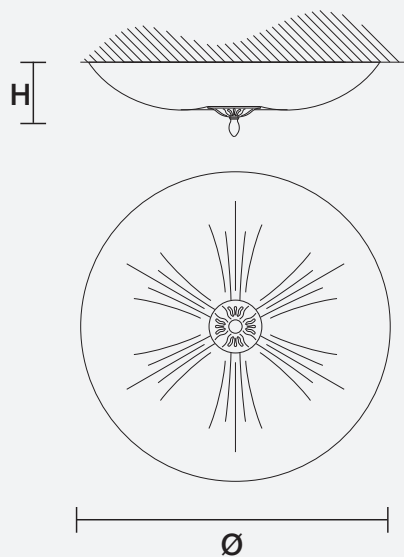

GRANIGLIA VE 1115 PL5 AMB

Design by: Studio Stile Masiero

Telaio in metallo verniciato,
diffusore in vetro in piastra lavorato
a mano con finitura "graniglia"

Painted metal frame, diffuser in home
made cast glass with "graniglia"
finishing.

H 15 cm
6.00"

Ø 65 cm
25.60"

Peso: 14 kg

 5 x E27 x 60W max
Incandescenza/Incandescent