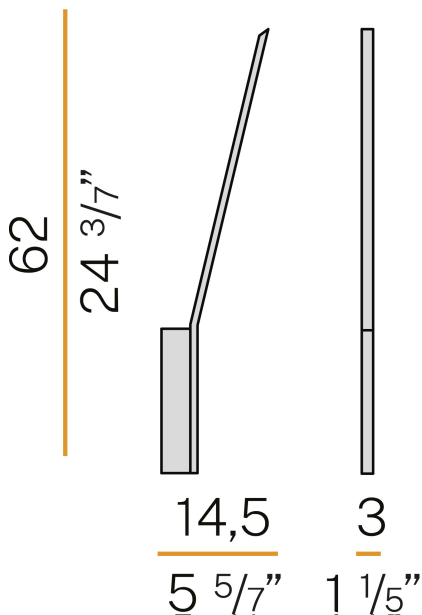

### Data sheet

CODE	A07202.000.0401
SYSTEM POWER CONSUMPTION	13W
EFFICACY	80.46lm/W
LIGHT SOURCE	LED
COLOUR TEMPERATURE	3000K Ra>90
LIGHT DISTRIBUTION	diffused
POWER SUPPLY	220-240V AC
FREQUENCY	50/60Hz
ELECTRICAL CONFIGURATION	ON-OFF
DRIVER	integrated included
NOMINAL LUMINOUS FLUX	1366lm
LUMEN OUTPUT	1046lm
EFFICIENCY	76.6%
WEIGHT	0,59 Kg
PROTECTION DEGREE	IP20
COLOUR TOLLERANCES	SDCM 3
PACKING DIMENSIONS	10,0 x 83,0 x 5,0 cm

### Technical drawing

### Polar diagram