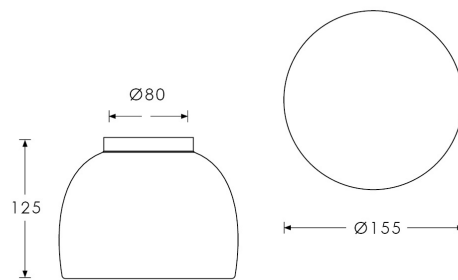

HEATHFIELD & CO

PRODUCT SPECIFICATION SHEET

WALL LIGHT | ORLA MEDIUM

WALL LIGHT

Material: Brass & Glass
Finish shown: Speckle
Metalwork finish: Satin Brass
Code: WL-ORLA-SBRS-SPEC-00M

SWITCHING & PLUG

Hardwired

WEIGHT

1.3 kgs approx

LAMPING

1x G9 Lampholder. LED bulb recommended.

FIXING NOTE

It is the buyer's responsibility to ensure that suitable fixings are used.

WARRANTY

12 Months

FINISHING NOTE

Our carefully selected glass and metalwork components are all hand finished by skilled artisans and as such no two products are exactly the same - something that adds to the unique charm of this product.

CLEANING INSTRUCTIONS

The finishes on this luminaire only require regular cleaning with a soft dry duster. Abrasive or chemical cleaners may harm the finish and should not be used. Shade to be dusted with a clean dry cloth.

Dimensions in mm and approximate

H&CO

Decorative lighting
for beautiful spaces

www.heathfield.co.uk | +44 (0) 1732 350450 | sales@heathfield.co.uk

Unit 1, Priory Road, Tonbridge, Kent, TN9 2AF, United Kingdom