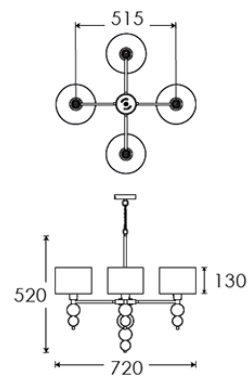

FLEX

1.0 metres of Antique Gold twisted flex.

SWITCHING & PLUG

Hardwired

WEIGHT

2.2 kg approx.

WARRANTY

12 Months

LAMPING

4 x E14 Lampholder - 40W max. LED bulb recommended.

FIXING NOTE

It is the buyer's responsibility to ensure that suitable fixings are used.

FINISHING NOTE

Our carefully selected glass and metalwork components are all hand finished by skilled artisans and as such no two products are exactly the same - something that adds to the unique charm of this product.

Dimensions in mm and approximate
*Adjustable flex and chain length

H&CO

Decorative lighting
for beautiful spaces

www.heathfield.co.uk | +44 (0) 1732 350450 | sales@heathfield.co.uk

Unit 1, Priory Road, Tonbridge, Kent, TN9 2AF, United Kingdom