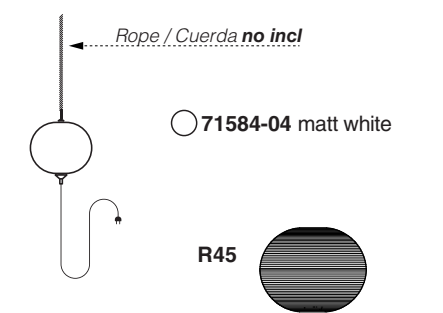

Options

TECHNICAL FEATURES

1 X E27 MAX 15W LED no incl.

Together
we take care
of the planet

Together we take care of the planet.

This is why we reduce paper consumption. Please refer to the safety, maintenance and warranty instructions at www.faro.es. If you cannot access it, call us at +34 937 723 965 or write to export@faro.es.