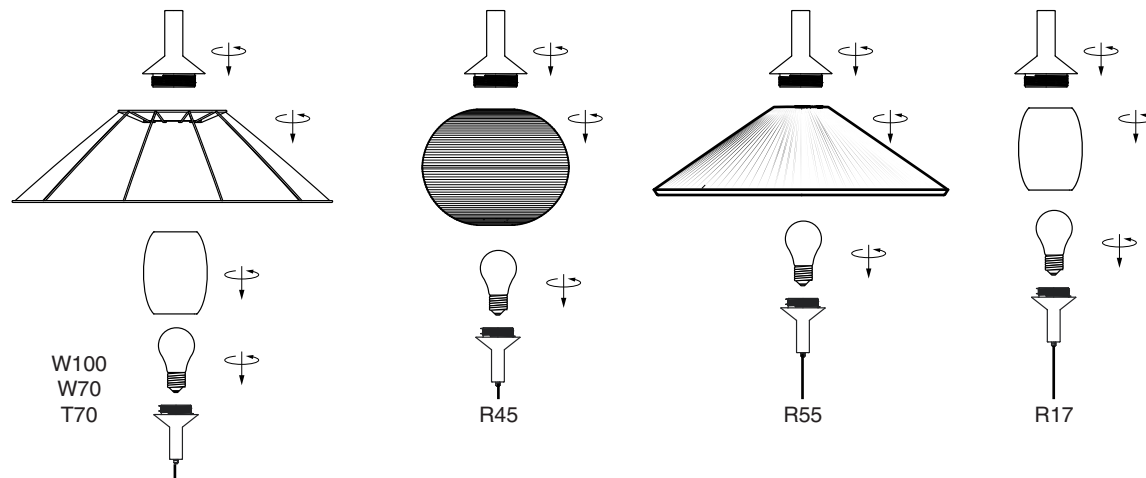

Options

TECHNICAL FEATURES

1 X E27 MAX 15W LED no incl.

Together
we take care
of the planet

Together we take care of the planet.

This is why we reduce paper consumption. Please refer to the safety, maintenance and warranty instructions at www.faro.es. If you cannot access it, call us at +34 937 723 965 or write to export@faro.es.