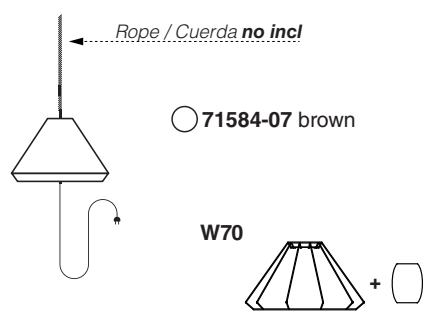

Options

TECHNICAL FEATURES

1 X E27 MAX 15W LED no incl.

Together
we take care
of the planet

Together we take care of the planet.

This is why we reduce paper consumption. Please refer to the safety, maintenance and warranty instructions at www.faro.es. If you cannot access it, call us at +34 937 723 965 or write to export@faro.es.