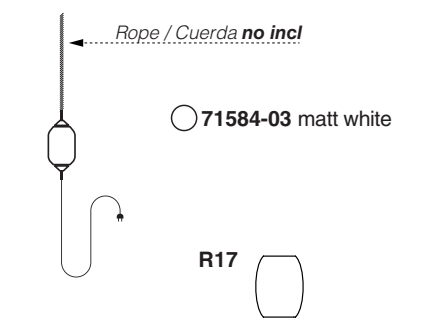

Options

TECHNICAL FEATURES

1 X E27 MAX 15W LED no incl.

Together
we take care
of the planet

Together we take care of the planet.

This is why we reduce paper consumption. Please refer to the safety, maintenance and warranty instructions at www.faro.es. If you cannot access it, call us at +34 937 723 965 or write to export@faro.es.