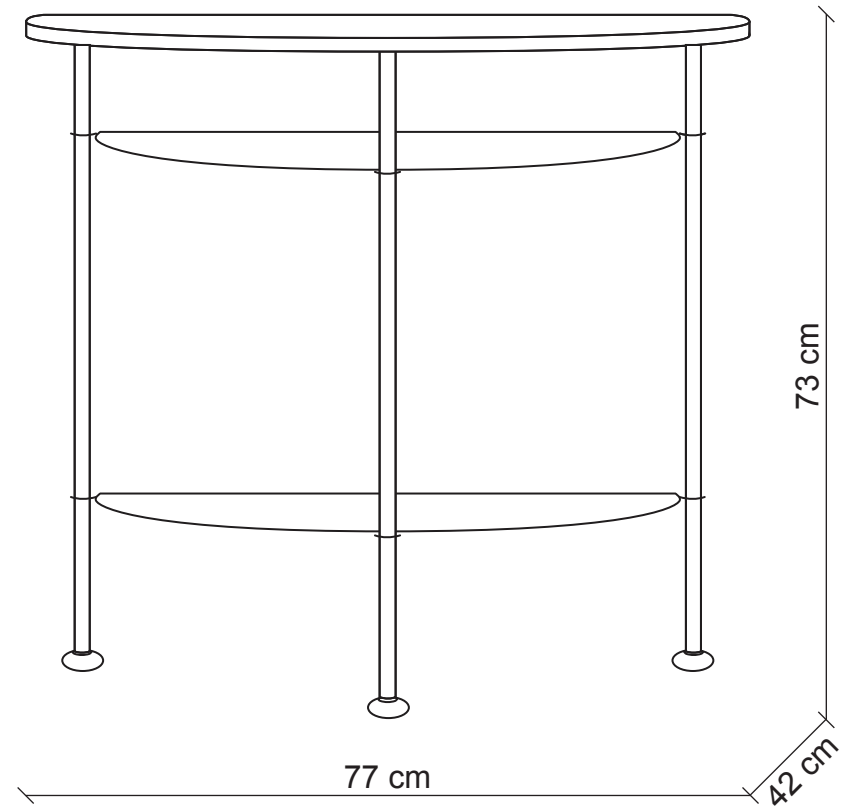

PATRIZIAGARGANTI

Firenze

BAGA XXI Century
LOVELY LIGHT

art. 2001

Bedside table

Finish: Silver leaf with protected nickel details

Top: Antiqued ivory wood

m³ 0,40
Kg 12,3