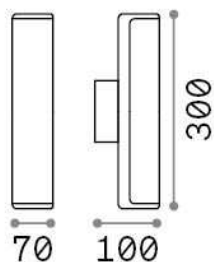

General info

Outdoor - Wall lamps

Ean	8021696322186
Item	ETERE AP GRIGIO 4000K
Installation	Wall lamps
Guarantee	5 years
Gross weight	0.7 kg
Volume	0.002733 m ³

Technical info

Net weight	0.59 kg
Insulation class	I
Protection index	IP44
Compliance	CE
Operating temperature	-15° ~ +45 °C
Dimmer	NO, On-Off
Power output	220-240 V AC 50/60 Hz
Power supply	In-built, included Replaceable (by qualified operators only), electronic

Source info

Integrated source	Integrated LED module
Replaceable source	No
Power	9,5 W
Emission	Direct
Max consumption	max 9,50 W
Features LED	LED SMD
CCT LED	4000 K
Duration LED (t. 25°C)	25000 h
CRI	> 80
Light beam	-
Light beam flux	1350 lm
Useful light flux	990 lm