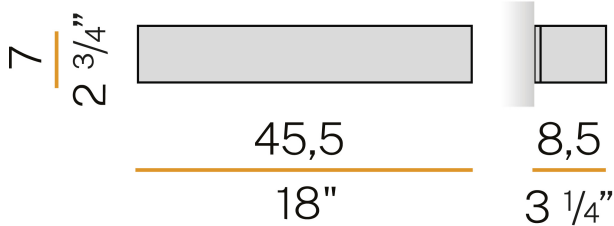

PANZERI

Toy

220-240V AC ON-OFF

A01619.045.0401

mat brass

Data sheet

CODE	A01619.045.0401
SYSTEM POWER CONSUMPTION	24W
EFFICACY	73.13lm/W
LIGHT SOURCE	LED
COLOUR TEMPERATURE	3000K Ra>90
LIGHT DISTRIBUTION	diffused
POWER SUPPLY	220-240V AC
FREQUENCY	50/60Hz
ELECTRICAL CONFIGURATION	ON-OFF
DRIVER	integrated included
NOMINAL LUMINOUS FLUX	2732lm
LUMEN OUTPUT	1755lm
EFFICIENCY	64.2%
WEIGHT	1,61 Kg
PROTECTION DEGREE	IP20
COLOUR TOLLERANCES	SDCM 3
PACKING DIMENSIONS	13,0 x 13,0 x 64,0 cm

Wall lighting fixture for interiors, with direct and indirect light emission.

Pickled sheet metal structure in polyacrylic paint.

Aluminium dissipation plates.

Pickled sheet metal cover in white, bronze or mat brass polyacrylic paint, or with gold leaf coating, or in polished or mat stainless steel.

Flat frosted glass diffusers.

Technical drawing