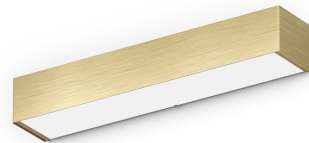

### Data sheet

CODE	A01619.045.0401
SYSTEM POWER CONSUMPTION	24W
EFFICACY	73.13lm/W
LIGHT SOURCE	LED
COLOUR TEMPERATURE	3000K Ra>90
LIGHT DISTRIBUTION	diffused
POWER SUPPLY	220-240V AC
FREQUENCY	50/60Hz
ELECTRICAL CONFIGURATION	ON-OFF
DRIVER	integrated included
NOMINAL LUMINOUS FLUX	2732lm
LUMEN OUTPUT	1755lm
EFFICIENCY	64.2%
WEIGHT	1,61 Kg
PROTECTION DEGREE	IP20
COLOUR TOLLERANCES	SDCM 3
PACKING DIMENSIONS	13,0 x 13,0 x 64,0 cm

Wall lighting fixture for interiors, with direct and indirect light emission.

Pickled sheet metal structure in polyacrylic paint.

Aluminium dissipation plates.

Pickled sheet metal cover in white, bronze or mat brass polyacrylic paint, or with gold leaf coating, or in polished or mat stainless steel.