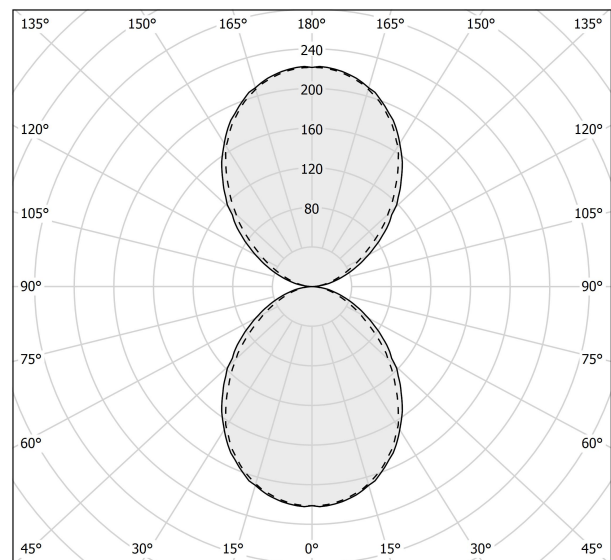

Polar diagram

cd/klm
— C0 - C180   - - - C90 - C270