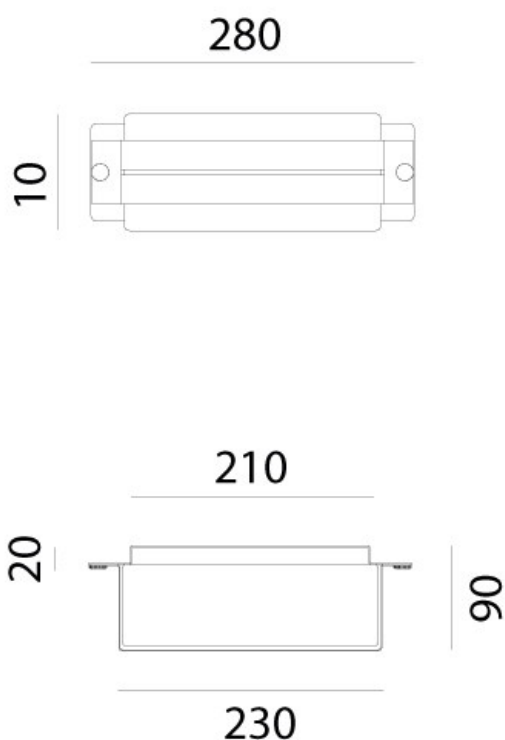

Tipologia: PARETE

Type: WALL LIGHT

Ambiente / Environment

OUTDOOR

Materiale: RAME

Material: COPPER

Finitura / Colore: RAME

Finishing / Color: COPPER

Fonte luminosa – Lighting Souce:

1xMax 46W E27

Voltaggio – Voltage

240V

Classe Energetica – Energetic Class

A++/E

PROTEZIONE IP – IP PROTECTION

IP54

PESO – WEIGHT

4Kg

Lampadina non inclusa

Light bulb not included