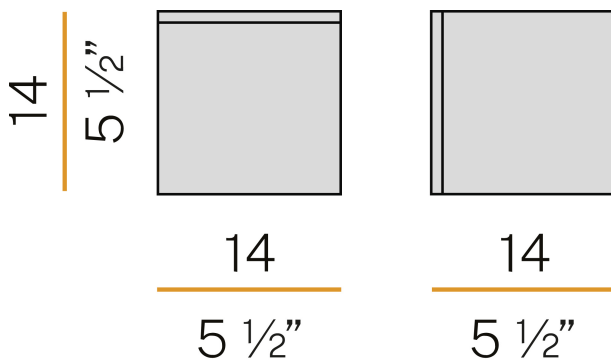

PANZERI

Kubik

220-240V AC

A07001.014.0000

white

Data sheet

CODE	A07001.014.0000
SYSTEM POWER CONSUMPTION	max 70W
LIGHT SOURCE	LED retrofit / halogen
LIGHT SOURCE KIT	not included
COMPATIBLE SOURCES	LED retrofit bulb E27 (L max 100mm - Ø max 55mm) / max 70W E27
LIGHT DISTRIBUTION	diffused
POWER SUPPLY	220-240V AC
FREQUENCY	50/60Hz
WEIGHT	1,35 Kg
PROTECTION DEGREE	IP40
PACKING DIMENSIONS	20,0 x 20,0 x 22,0 cm

Ceiling or wall lighting fixture for interiors, with direct and indirect light emission.
Pickled sheet metal structure in white polyacrylic paint.
Diffuser in mat white blown glass.

Technical drawing

Application