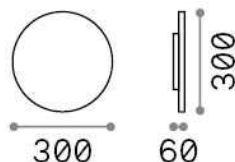

General info

Outdoor - Wall lamps

Ean	8021696328577
Item	PUNTO AP D30 NERO
Installation	Wall lamps
Guarantee	5 years
Gross weight	2.31 kg
Volume	0.013475 m ³

Technical info

Net weight	2.09 kg
Insulation class	I
Protection index	IP54
Compliance	CE
Operating temperature	-
Dimmer	NO, On-Off
Power output	220-240 V AC 50/60 Hz
Power supply	In-built, included Replaceable (by qualified operators only), electronic

Source info

Integrated source	Integrated LED module
Replaceable source	No
Power	LED 16 W
Emission	Indirect
Max consumption	max 16,00 W
Features LED	LED SMD
CCT LED	3000 K
Duration LED (t. 25°C)	30000 h
CRI	> 90
Light beam flux	1850 lm
Useful light flux	1190 lm
Photobiological risk	1
Bulb included	1 - E14 OLIVA 4W 3000K CRI80 SATIN