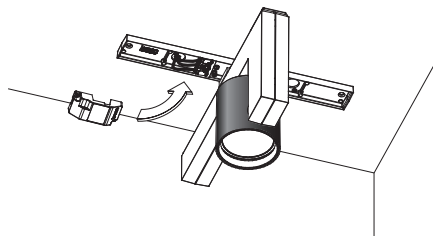

## 1 dimensions

## 2 installation

supply power from ceiling,  
switch power off while installing

drill 2 (Ø 5) holes according to pattern  
make sure that the supplied cable is  
exact 65mm from one of the drilled holes

insert plugs

## 3 installation

pull luminaire from its base  
and twist 90°

remove connection cover

mount luminaire on ceiling and pull  
cable through hole next to the connector