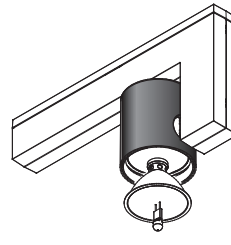

## technics

aim spotlight manually  
caution: lamp can be hot!

to lighten other direction  
pull luminaire on both ends

twist luminaire 180°

close luminaire and aim spot manually

## 5 aim spotlight

remove louvre

place lamp and reflector

place accessory in louvre