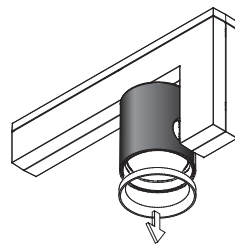

## 3 installation

pull luminaire from its base  
and twist 90°

remove connection cover

mount luminaire on ceiling and pull  
cable through hole next to the connector

## 4 installation

connect power and replace cover

pull luminaire and twist 90°

close the luminaire

## technics

aim spotlight manually  
caution: lamp can be hot!

to lighten other direction  
pull luminaire on both ends

twist luminaire 180°

close luminaire and aim spot manually

## 5 aim spotlight

remove louvre

place lamp and reflector

place accessory in louvre