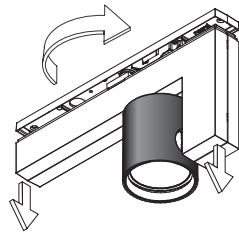

3 installation

pull luminaire from its base
and twist 90°

remove connection cover

mount luminaire on ceiling and pull
cable through hole next to the connector