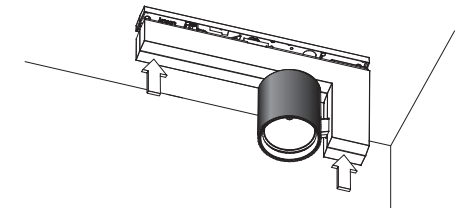

## 1 dimensions

## 2 installation

supply power from ceiling,  
switch power off while installing

drill 2 (Ø 5) holes according to pattern  
make sure that the supplied cable is  
exact 65mm from one of the drilled holes

## 3 installation

pull luminaire from its base  
and twist 90°

remove connection cover

mount luminaire on ceiling and pull  
cable through hole next to the connector