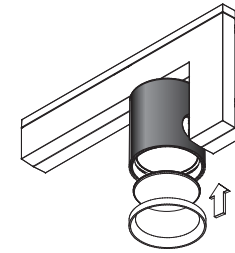

technics

aim spotlight manually
caution: lamp can be hot!

to lighten other direction
pull luminaire on both ends

twist luminaire 180°

close luminaire and aim spot manually

5 aim spotlight

remove louvre

place lamp and reflector

place accessory in louvre

6 accessories

in case of wall mounting
install the luminaire vertically

DO NOT install the luminaire
horizontally on the wall

7 wall mounting

8 pictures