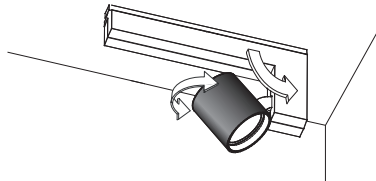

technics

aim spotlight manually
caution: lamp can be hot!