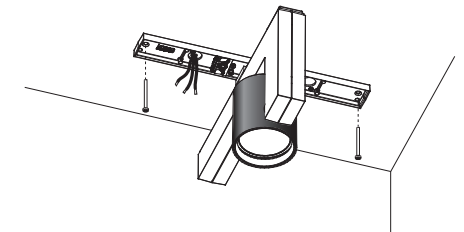

## 1 dimensions

## 2 installation

supply power from ceiling,  
switch power off while installing

drill 2 (Ø 5) holes according to pattern  
make sure that the supplied cable is  
exact 65mm from one of the drilled holes

## 3 installation

pull luminaire from its base  
and twist 90°

remove connection cover

mount luminaire on ceiling and pull  
cable through hole next to the connector