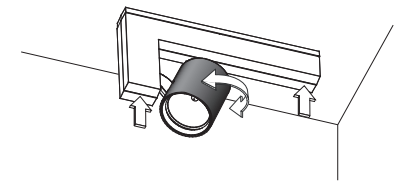

## 3 installation

pull luminaire from its base  
and twist 90°

remove connection cover

mount luminaire on ceiling and pull  
cable through hole next to the connector

## 4 installation

connect power and replace cover

pull luminaire and twist 90°

close the luminaire

## technics

aim spotlight manually  
caution: lamp can be hot!

to lighten other direction  
pull luminaire on both ends

twist luminaire 180°

close luminaire and aim spot manually