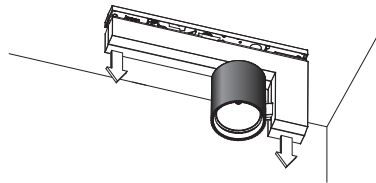

to lighten other direction
pull luminaire on both ends