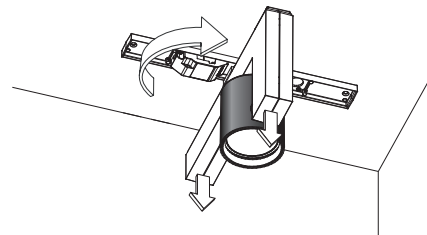

## 1 dimensions

## 2 installation

supply power from ceiling,  
switch power off while installing

drill 2 (Ø 5) holes according to pattern  
make sure that the supplied cable is  
exact 65mm from one of the drilled holes

insert plugs

## 3 installation

pull luminaire from its base  
and twist 90°

remove connection cover

mount luminaire on ceiling and pull  
cable through hole next to the connector