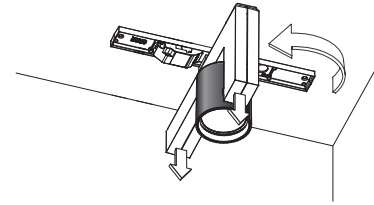

## 2 installation

supply power from ceiling,  
switch power off while installing

drill 2 (Ø 5) holes according to pattern  
make sure that the supplied cable is  
exact 65mm from one of the drilled holes

## 3 installation

pull luminaire from its base  
and twist 90°

remove connection cover

mount luminaire on ceiling and pull  
cable through hole next to the connector

## 4 installation

connect power and replace cover

pull luminaire and twist 90°

close the luminaire

## technics

aim spotlight manually  
caution: lamp can be hot!

to lighten other direction  
pull luminaire on both ends

twist luminaire 180°

close luminaire and aim spot manually