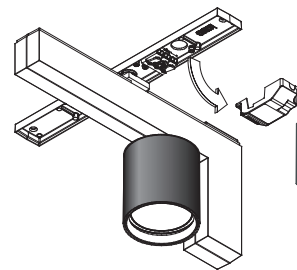

3 installation

pull luminaire from its base
and twist 90°

remove connection cover

mount luminaire on ceiling and pull
cable through hole next to the connector