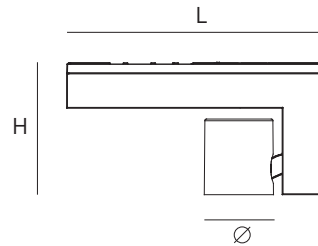

## technics

Erubo

Name	Reference	L x H x Ø	max. W	Voltage ⚡
Erubo ⚡	kr92161_	300 x 150 x 80	65W	230V / 12 V*
Erubo ⚡	kr92156_	300 x 150 x 80	20W	230 V / 1,5 V
Erubo ⚡	kr92166_	300 x 150 x 80	35W	230 V / 1,5 V
Erubo ⚡	kr92150_	300 x 150 x 80	7,2W	230V/350mA
Erubo ⚡	kr92160_	300 x 150 x 80	8.4W	230V/700mA
Erubo ⚡	kr92153_	300 x 150 x 80	18.3W	230V/700mA

## 1 dimensions

## 3 installation

pull luminaire from its base  
and twist 90°

remove connection cover

mount luminaire on ceiling and pull  
cable through hole next to the connector