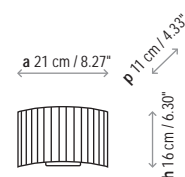

Name: Wall Street

Design: Joana Bover / 2000

Typology: Wall lamp

Environment: Indoor

Technical description:

Wall light with structure finished in satin nickel and black or graphite brown wrought iron. Lamp shades available in cotton, white cotton, and cream or white translucent, hand wrapped polyester blend ribbon. Various sizes and formats in lamp shades may be selected.

Lamps description

	Grounding: compulsory
	1 x 60 W E26 A15 INC
	1 x 5 W E26 A15 LED
	1 x 13 W GU24 T2 CFL
	1 x 10 W GU24 A15 LED

Voltage: 120V~60Hz

	1 Box 7.87 x 7.87 x 9.84 inches

Vol.: 0.3531 ft³

Weight: 2.20 lbs

Certifications:

Photometrics made according to the position the lights are shown in the catalogue and price list.

Ref   Finishings

1118505U	Satin Nickel
1118504U	Black Iron
1118503U	Graphite Brown Iron
1118505GU	Satin Nickel / GU24
1118504GU	Black Iron / GU24
1118503GU	Graphite Brown Iron / GU24

Surface back box 4.52" x 4.52"

Lampshade 8.27" x 6.30"

P-347	Cotton
P-342	White Cotton
P-355	Cream Translucent Ribbon
P-356	White Translucent Ribbon

On request can be produced with ADA compliance

Customizable

Measures