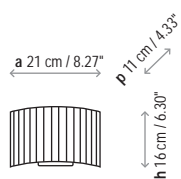

Wall Street