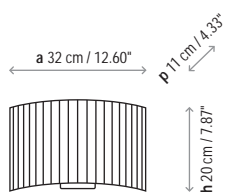

Wall Street