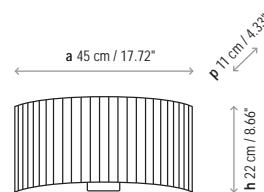

Wall Street