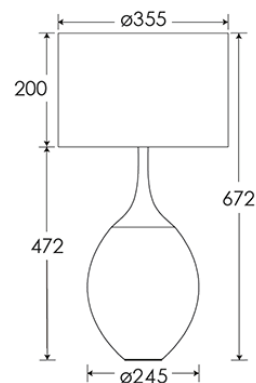

HEATHFIELD & CO

PRODUCT SPECIFICATION SHEET

Table Lamp | PIERRE

LAMP BASE

Material: Ceramic
Finish shown: Monochrome
Metalwork: Antique Brass
Code: TL-PIER-ABRS-MONO

LAMPSHADE AS SHOWN

14" Flat Drum Liquorice Velvet
Shade code: SH-14-FLDR
Shade lining: Silver PVC

FLEX

1.5 metres of Black twisted flex. Alternative colours can be specified from our collection.

SWITCHING & PLUG

Black 13 AMP UK plug & inline switch.
Alternative plug types available.

BASE WEIGHT

2.8 kg approx.

LAMPING

1 x E27 Lampholder - 60W max. LED bulb recommended.

WARRANTY

12 Months

FINISHING NOTE

The ceramic glazes that we have used on this lamp will create differences from piece to piece - variations in colour, formation and detailing. As such, it is part of the charm that no two products are exactly the same.

CLEANING INSTRUCTIONS

The finishes on this luminaire only require regular cleaning with a soft dry duster. Abrasive or chemical cleaners may harm the finish and should not be used. Shade to be dusted with a clean dry cloth.

Dimensions in mm and approximate

H&CO

Decorative lighting
for beautiful spaces

www.heathfield.co.uk | + 44 (0) 1732 350450 | sales@heathfield.co.uk

Unit 1, Priory Road, Tonbridge, Kent, TN9 2AF, United Kingdom