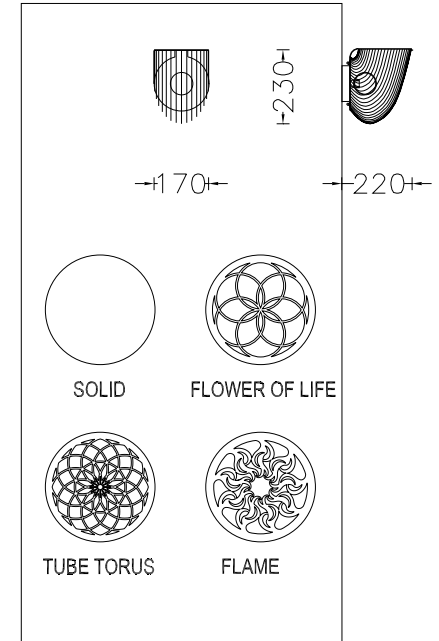

2 FOLDED CIRCLES | QUARTERPIPE - WALL SCONCE - 170 | QUARTERPIPE-170-WS

DESCRIPTION

A petite wall-sconce in the form a curved Quarter-Pipe. Illuminated by 1x G9 Halogen/LED bulb within handmade clear pyrex glass balls with OR by 1x E27 vintage style LED bulb.

PRODUCT SIZE

SHADE SIZE: 170 X 220W MM / TOTAL HEIGHT: 230MM

PACKAGING DIMENSIONS

310MM(W) X 310MM(L) X 350MM(H)

LAMP TYPE & NO

1 X G9-HALOGEN 18-40 WATT LAMPS (40W) OR 1X G9-2.5W LEDS. OR 1 X E12/14 OR E26/27 LED

CLASS II
IP RATING 54
QC RATING 21

VOLTAGE RANGE
110-240V

PRODUCT MARKS & RATINGS

WEIGHT 2KG
PACKED 3KG WEIGHT

TECHNICAL DRAWING

INTERACT

SELECT COLOUR

- SILVER *
- BRASS *
- COPPER *
- SMOKE *
- MIXED METALIC *
- RUST *
- WHITE
- RED
- BLACK

* METALLIC

CUSTOMISE DIMENSIONS

A

B

LAMP TYPE

QUANTITY

ADDITIONAL COMMENTS

WEB LINK 