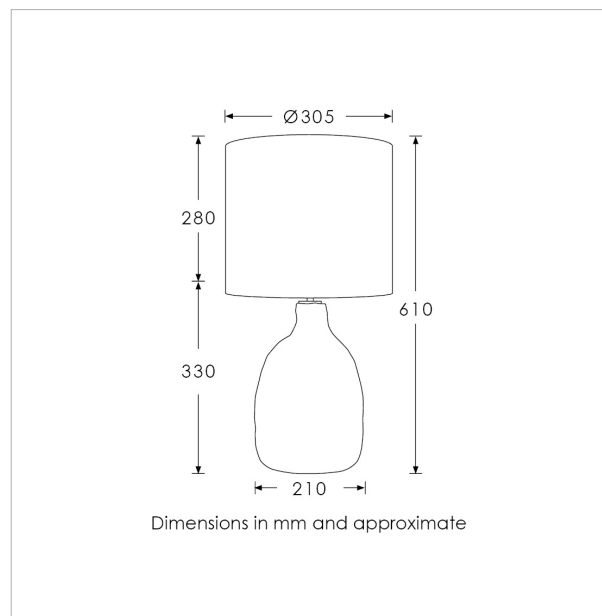

H&CO

LIGHT BEYOND DESIGN