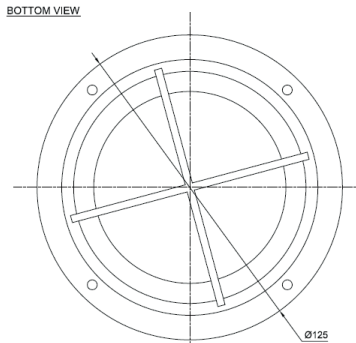

Lamp

Included

Light source ToLEDo Retro A60
Number of light sources 1
Socket type E27
Bulb shape .
Max lamp length (mm) 104
Power consumption 4.5W
Luminous flux 470lm
Color temperature 2700K
CRI 80
Lifetime 15.000h
Beam angle 300°

BOTTOM VIEW