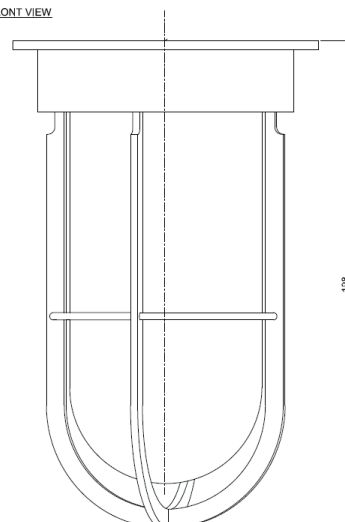

Name **DOCKLIGHT CEILING**
Number **N011**
Collection **NAUTIC**

TEKNA

General

Location Indoor/outdoor
Main material Brass/glass
IP rating IP44
Class .
Bathroom zone Zone 3
Voltage 230V
Driver required .
Cable length (m) .
Dimensions (mm) 125x198
Mounting method Ceiling bracket
Gross weight (kg) .
Net weight (kg) .
Packaging (mm) .
Energy Efficiency % .

Lamp

Included

Light source ToLEDo Retro A60
Number of light sources 1
Socket type E27
Bulb shape .
Max lamp length (mm) 104
Power consumption 4.5W
Luminous flux 470lm
Color temperature 2700K
CRI 80
Lifetime 15.000h
Beam angle 300°

FRONT VIEW

Electrical

Switch (type) .
Battery No
Dimmable No
Dimming range .
Dimming method .
Supply frequency 50Hz / 60Hz
Driver/ballast voltage 230V
Efficiency .

Finishes

Brushed Chrome Plated Brass
Brushed Nickel Plated Brass
Dark Bronze
Polished Brass
Polished Chrome Plated Brass
Polished Nickel Plated Brass