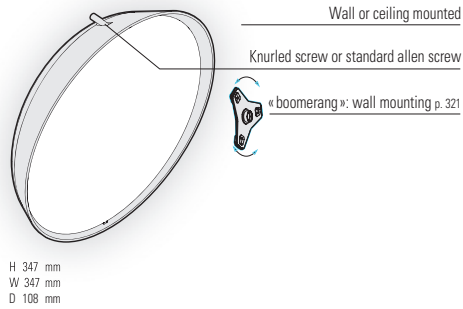

Mona

IP65
IK10
Class 2

Aluminium
Opal polycarbonate diffuser

SOURCES

2Gx13 FLC 22W
LED 35W - 2700K warm white - triac dimmable LED module
LED 35W - 4500K neutral white - triac dimmable LED module

LED 35W
Real light output - 1349 lm
CRI > 80

REFERENCES

Replace ●●● with the colour code

MODEL	2Gx13 FLC 22W	LED 35W 2700K warm white	LED 35W 4500K neutral white	SPARE DIFFUSER
1	137 001 ●●●	137 002 ●●●	137 003 ●●●	165 043 602

COLOURS CODES

Replace ●●● with the colour code

	RAL 9005 JET BLACK 000		RAL 5011 STEEL BLUE 065
	VELVET BLACK 113		BLUE 111
	RAL 7021 BLACK GREY 107		SANDSTONE 054
	RAL 7044 SILK GREY 105		
	WHITE 001		
	RAL 3013 TOMATO RED 110		
	RAL 2004 PURE ORANGE 014		
	RAL 1016 SULFUR YELLOW 068		

Other colours on request

MOUNTING