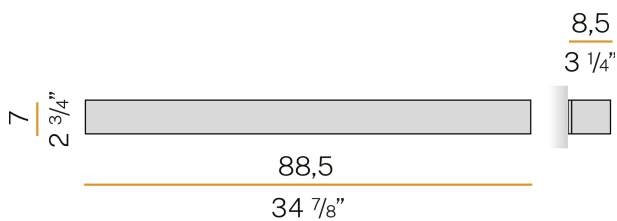

PANZERI

Toy

220-240V AC dimmable (DALI/Push DIM)

A01639.090.0402

● mat steel

Data sheet

CODE	A01639.090.0402
SYSTEM POWER CONSUMPTION	45W
EFFICACY	78lm/W
LIGHT SOURCE	LED
COLOUR TEMPERATURE	3000K Ra>90
LIGHT DISTRIBUTION	diffused
POWER SUPPLY	220-240V AC
FREQUENCY	50/60Hz
ELECTRICAL CONFIGURATION	dimmable (DALI/Push DIM)
DRIVER	integrated included
NOMINAL LUMINOUS FLUX	5464lm
LUMEN OUTPUT	3510lm
EFFICIENCY	64.2%
WEIGHT	3,14 Kg
PROTECTION DEGREE	IP20
COLOUR TOLLERANCES	SDCM 3
PACKING DIMENSIONS	12,0 x 12,0 x 92,0 cm

Wall lighting fixture for interiors, with direct and indirect light emission.

Pickled sheet metal structure in polyacrylic paint.

Aluminium dissipation plates.

Pickled sheet metal cover in white, bronze or mat brass polyacrylic paint, or with gold leaf coating, or in polished or mat stainless steel.

Flat frosted glass diffusers.

Technical drawing

Polar diagram