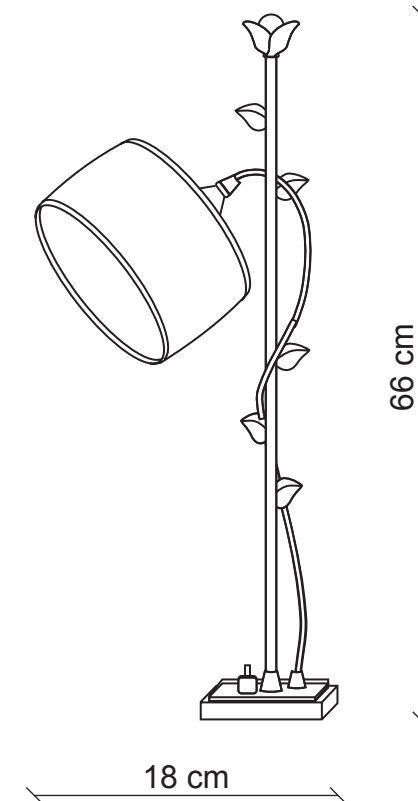

PATRIZIAGARGANTI

Firenze

BAGA Contemporary
LOVELY LIGHT

art. 2147

1 light Table lamp

Finish: Nickel

Lampshades: Red goffered fabric

Accessories: Clear crystals

Ø 18x18
H. 10

1x
40W E14
not supplied

m³ 0,17
Kg 1,5