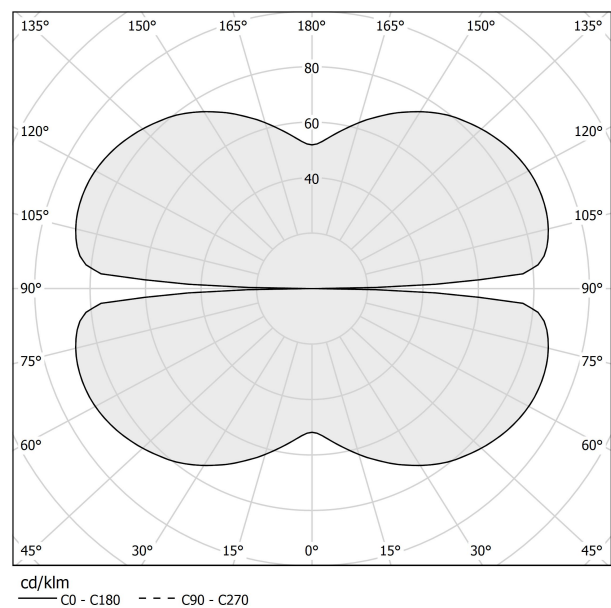

### Data sheet

CODE	M03330.100.0410
SYSTEM POWER CONSUMPTION	47W
EFFICACY	86.79lm/W
LIGHT SOURCE	LED
LIGHT SOURCE LIFETIME	L70 (B50) 60.000h
COLOUR TEMPERATURE	3000K Ra>90
LIGHT DISTRIBUTION	diffused
POWER SUPPLY	24V DC
DRIVER	remote not included
NOMINAL LUMINOUS FLUX	5670lm
LUMEN OUTPUT	4079lm
EFFICIENCY	71.9%
WEIGHT	1.43 Kg
PROTECTION DEGREE	IP20
COLOUR TOLLERANCES	SDCM 3
PACKING DIMENSIONS	107,0 x 107,0 x 11,0 cm

### Technical drawing

### Polar diagram