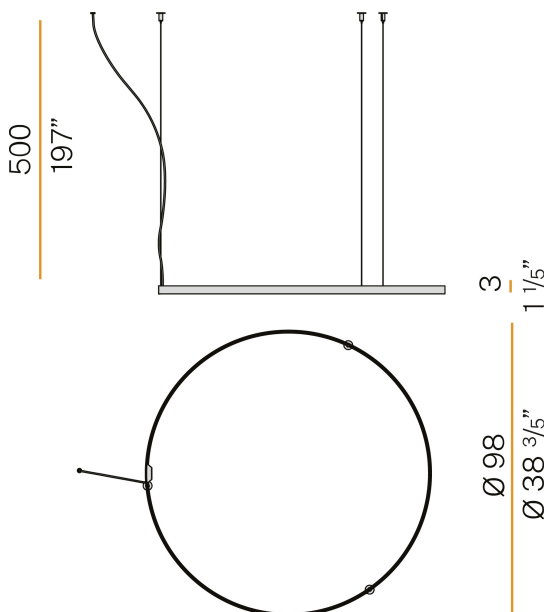

### Data sheet

CODE	M03330.100.0410
SYSTEM POWER CONSUMPTION	47W
EFFICACY	86.79lm/W
LIGHT SOURCE	LED
LIGHT SOURCE LIFETIME	L70 (B50) 60.000h
COLOUR TEMPERATURE	3000K Ra>90
LIGHT DISTRIBUTION	diffused
POWER SUPPLY	24V DC
DRIVER	remote not included
NOMINAL LUMINOUS FLUX	5670lm
LUMEN OUTPUT	4079lm
EFFICIENCY	71.9%
WEIGHT	1.43 Kg
PROTECTION DEGREE	IP20
COLOUR TOLLERANCES	SDCM 3
PACKING DIMENSIONS	107,0 x 107,0 x 11,0 cm

### Technical drawing