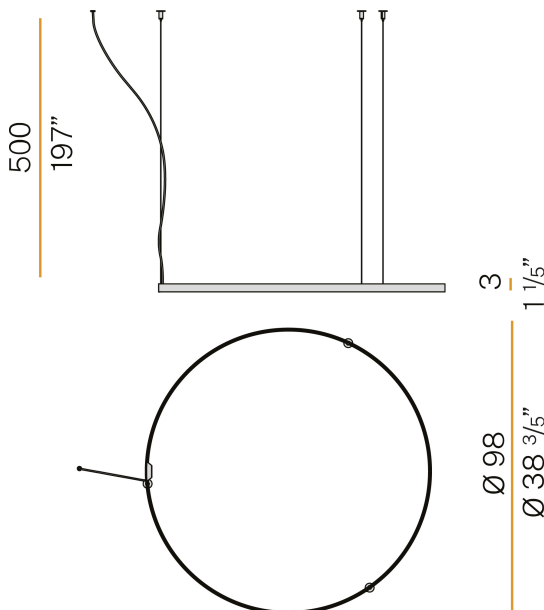

### Data sheet

CODE	M03317.100.0510
SYSTEM POWER CONSUMPTION	47W
EFFICACY	86.79lm/W
LIGHT SOURCE	LED
LIGHT SOURCE LIFETIME	L70 (B50) 60.000h
COLOUR TEMPERATURE	2700K Ra>90
LIGHT DISTRIBUTION	diffused
POWER SUPPLY	24V DC
DRIVER	remote not included
NOMINAL LUMINOUS FLUX	5670lm
LUMEN OUTPUT	4079lm
EFFICIENCY	71.9%
WEIGHT	1.43 Kg
PROTECTION DEGREE	IP20
COLOUR TOLLERANCES	SDCM 3
PACKING DIMENSIONS	107,0 x 107,0 x 11,0 cm

### Technical drawing