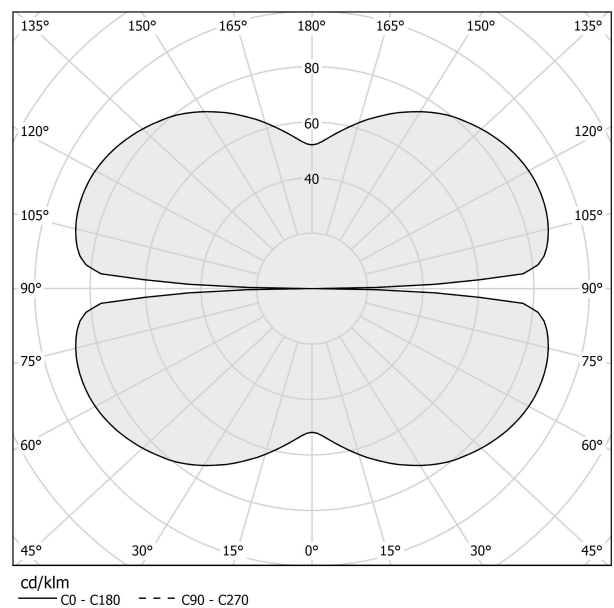

### Data sheet

CODE	M03317.100.0510
SYSTEM POWER CONSUMPTION	47W
EFFICACY	86.79lm/W
LIGHT SOURCE	LED
LIGHT SOURCE LIFETIME	L70 (B50) 60.000h
COLOUR TEMPERATURE	2700K Ra>90
LIGHT DISTRIBUTION	diffused
POWER SUPPLY	24V DC
DRIVER	remote not included
NOMINAL LUMINOUS FLUX	5670lm
LUMEN OUTPUT	4079lm
EFFICIENCY	71.9%
WEIGHT	1.43 Kg
PROTECTION DEGREE	IP20
COLOUR TOLLERANCES	SDCM 3
PACKING DIMENSIONS	107,0 x 107,0 x 11,0 cm

### Technical drawing

### Polar diagram