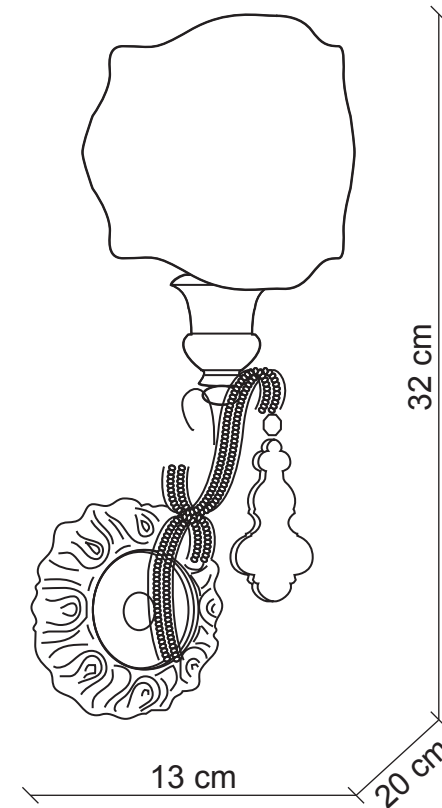

PATRIZIAGARGANTI

Firenze

BAGA Contemporary
LOVELY LIGHT

art. 2210

1 light Wall lamp

Finish: Gold leaf

Lampshades: Ivory goffered tulle

Accessories: Amber and clear crystals

Ø 12x8
H. 11

Ø 13
H. 13

1x
40W E14
not supplied

m³ 0,08

Kg 1,1