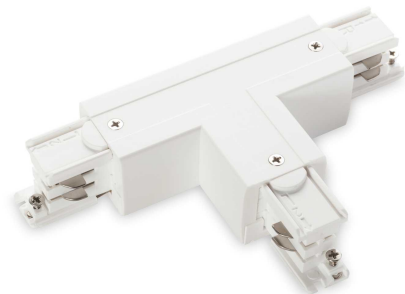

General info**Technical - Accessories**

Ean	8021696324289
Item	LINK TRIMLESS T-CONNECTOR LEFT ON-OFF WH
Installation	Accessories
Guarantee	5 years
Gross weight	0.34 kg
Volume	0.000512 m ³

Technical info

Net weight	0.19 kg
Compliance	CE
Full load efficiency	x
Accessory type	Optional / 1 kit for each 3-way connection
Power output	120-240 V AC 50 Hz