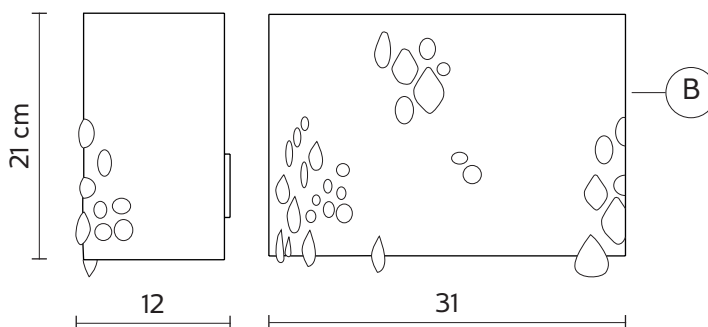

MISS BRILLA wall lamp

Matteo Ugolini design

ООО "Мастерская светотехники"
8 800 100 39 72
8 495 727 14 91
9725087@masv.ru
http://masv.ru

year 2011

TECHNICAL SHEET - AP626B

STRUCTURE "B"

material lacquered metal
with embedded
crystals

colour white

ELECTRICAL CABLE

socket E27
source max 1x52
energy class from E to A++

PACKAGING

nr.of collis 1
net weight/kg 1,5
gross weight/kg 3,1
packaging/cm 33x32x21

EMISSION OF LIGHT

one directional

direct
 filtered
 indirect
 none

CERTIFICATION

IEC 60598-1:2008
EN 60598-1:2008 + A11:2009

IP rate IP20
bulb not provided

available also as: suspension, floor lamp, table lamp