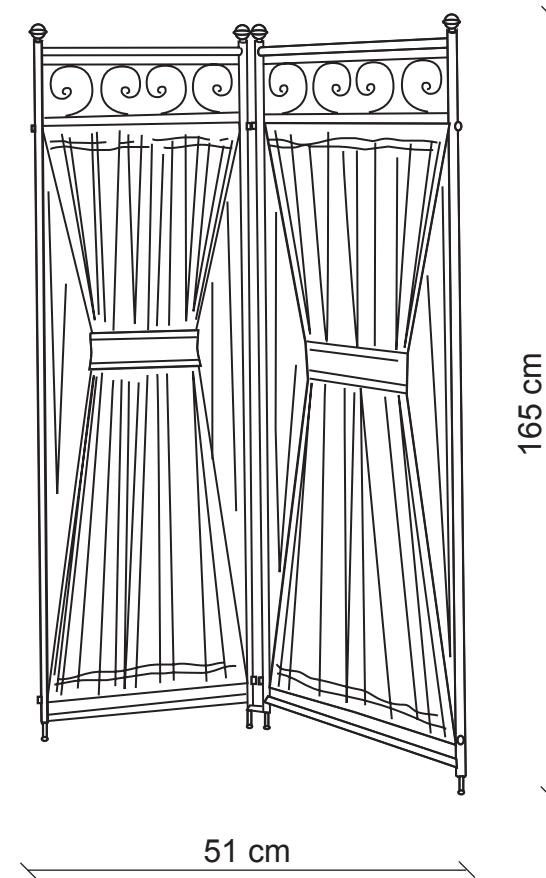

PATRIZIAGARGANTI

Firenze

BAGA 25th Anniversary
LOVELY LIGHT

art. 637

Modular screen (1 leaf)

Finish: Antiqued brass, iron decoration

Leaf: Fabric

m³ 0,23
Kg 3,6