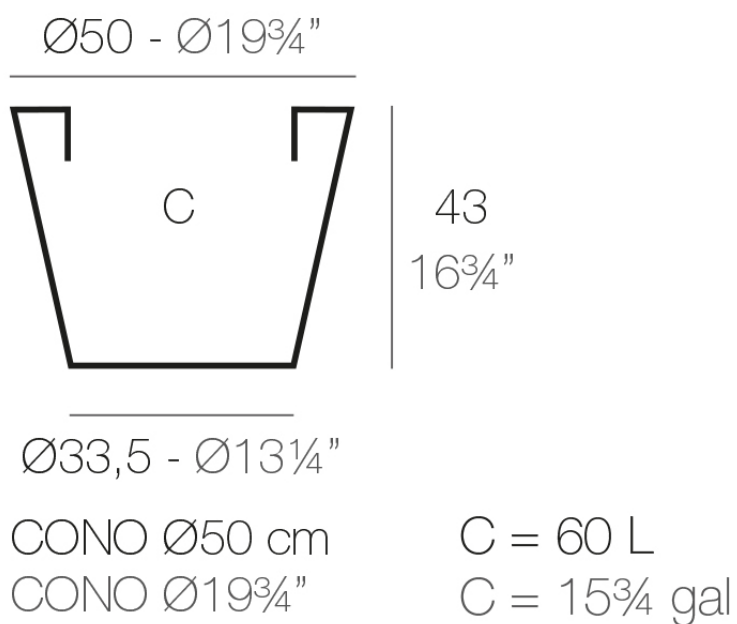

Info

Description

Pot made of polyethylene resin by rotational moulding. 100% Recyclable. Item suitable for indoor and outdoor use. Available in different finishes.

Weight: 1.45 Kg