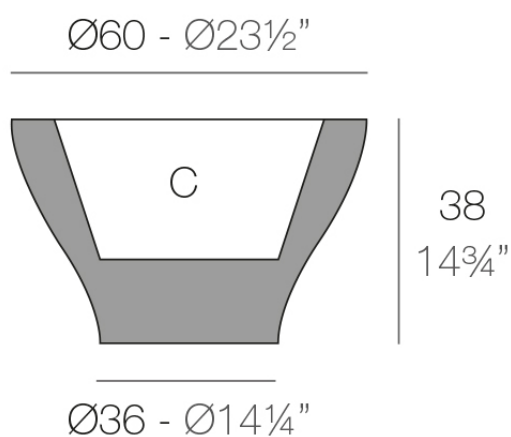

Products / Planters / High Centre ø60x38

## Description

Pot made of polyethylene resin by rotational moulding. 100% Recyclable. Item suitable for indoor and outdoor use. Available in different finishes.

Weight: 5 Kg

CENTRO ALTO  $\text{Ø}60$       C = 35 L  
 CENTRO ALTO  $\text{Ø}23\frac{1}{2}"$       C = 9 $\frac{1}{2}$  gal