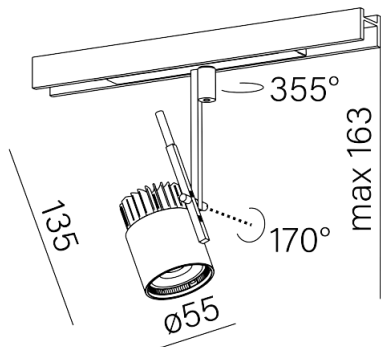

Last update on 2018-03-11 20:45. More details available at <https://www.aqform.com/en/PR1017>

Tolerance for dimensions ± 1 mm

Warranty period 5 years

1000 PRO LED multitrack

1000 PRO LED multitrack

Category: multitrack