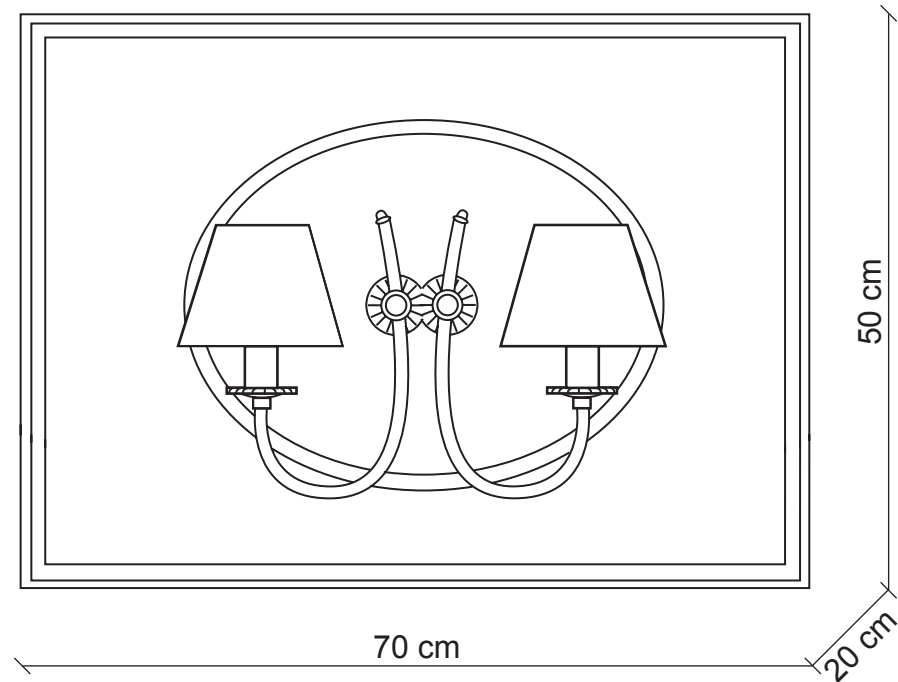

PATRIZIAGARGANTI

Firenze

BAGA 25th Anniversary
LOVELY LIGHT

art. 646

2 lights Wall lamp

Finish: Antiqued brass, wood panel

Lampshades: Pleated silk

m³ 0,12
Kg 6,1