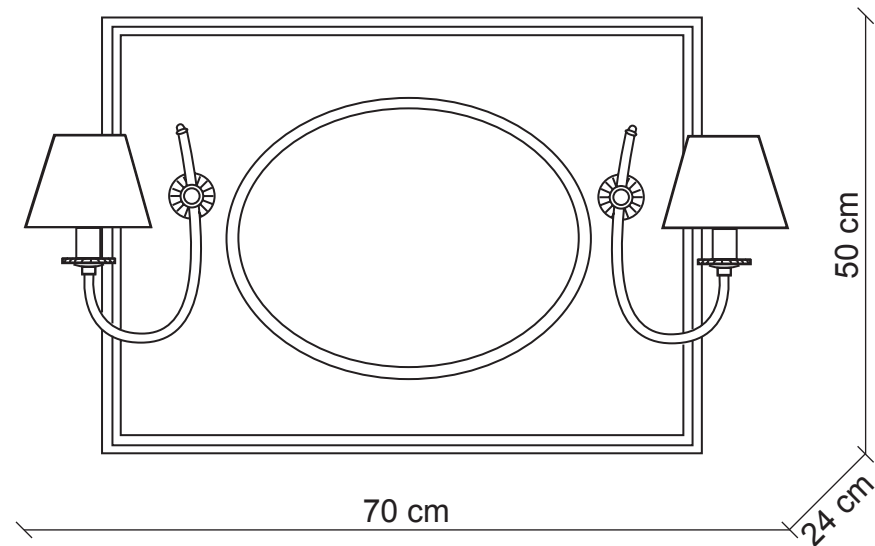

PATRIZIAGARGANTI

Firenze

BAGA 25th Anniversary
LOVELY LIGHT

art. 640

2 lights Wall lamp

Finish: Antiqued brass, wood panel with mirror

Lampshades: Pleated silk

m³ 0,12
Kg 6,1