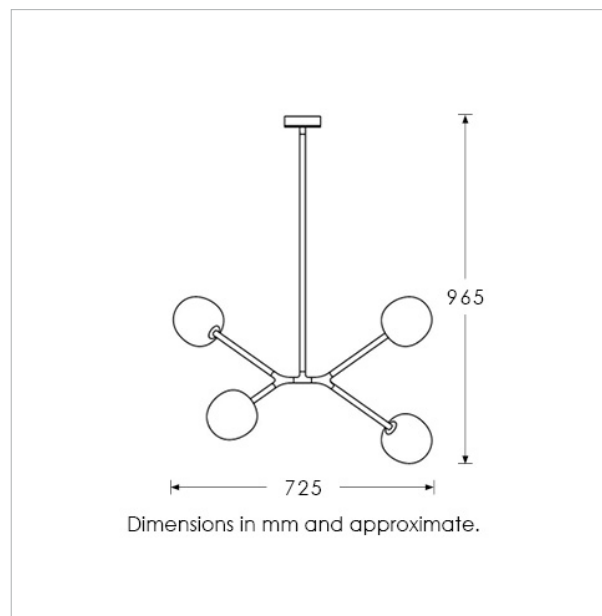

H&
CO

LIGHT BEYOND DESIGN