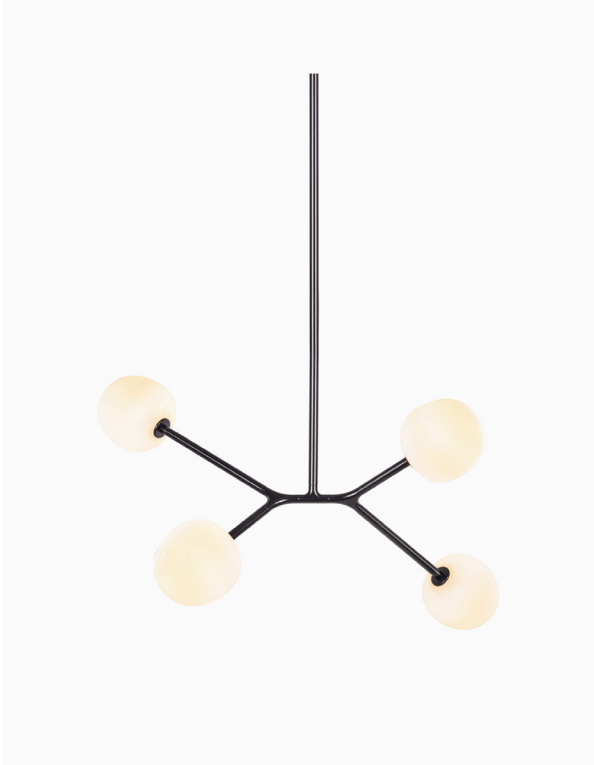

Heathfield&Co

Product Specification Sheet

CEILING LIGHT | OSLIN 4.01

PRODUCT INFORMATION

Base Code:

PD-OSL-BLCK-SMOK-401

PD-OSL-BLCK-BRNZ-401

PD-OSL-BLCK-OPAL-401

PD-OSL-BRBR-OPAL-401

PD-OSL-BRBR-BRNZ-401

Material: Metal & Glass

Finish shown: Satin Black/Opal

Also available: Satin Black/Bronze, Satin Black/Smoke, Brushed Brass/Opal, Brushed Brass/Bronze

TECHNICAL INFORMATION

Weight: 3kg / 6.6lbs

Switching & Plug: Hardwired

Lamping: 4x G9 lampholder / 4x G9 US lampholder

5W max. LED lamps recommended.

Lamps not included

TOTAL HEIGHT: 965 mm / 38"

TOTAL WIDTH: 725 mm / 28¹/₂"

UKCA / CE / UL COMPLIANT