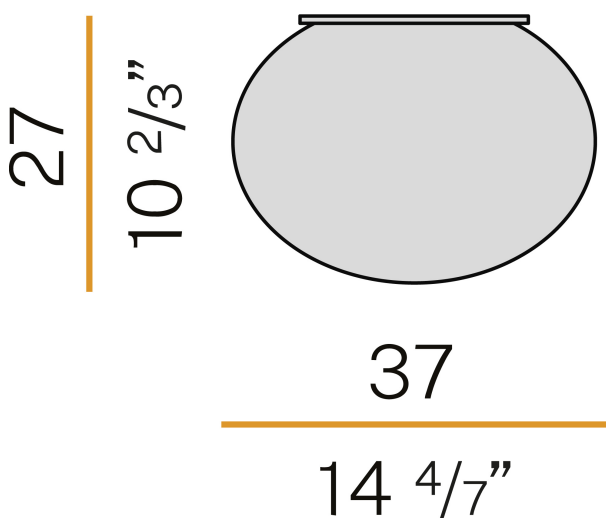

PANZERI

Gilbert

220-240V AC dimmable (DALI/Push DIM)

P06501.037.0402

● white

Data sheet

CODE	P06501.037.0402
SYSTEM POWER CONSUMPTION	20W
EFFICACY	92lm/W
LIGHT SOURCE	LED
LIGHT SOURCE LIFETIME	L90 (B10) 50.000h
COLOUR TEMPERATURE	3000K Ra>90
LIGHT DISTRIBUTION	diffused
POWER SUPPLY	220-240V AC
FREQUENCY	50/60Hz
ELECTRICAL CONFIGURATION	dimmable (DALI/Push DIM)
DRIVER	integrated included
NOMINAL LUMINOUS FLUX	2301lm
LUMEN OUTPUT	1840lm
EFFICIENCY	80%
WEIGHT	3,40 Kg
PROTECTION DEGREE	IP20
COLOUR TOLLERANCES	SDCM 3
PACKING DIMENSIONS	0,0 x 0,0 x 0,0 cm

Technical drawing

Polar diagram