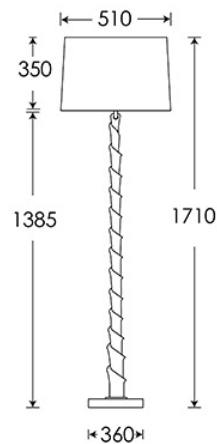

HEATHFIELD & CO

PRODUCT SPECIFICATION SHEET

Floor Lamp | CASANO NICKEL

LAMP BASE

Material: Metal
Finish shown: Nickel
Code: FL-CASA-2018-NCKL

LAMPSHADE AS SHOWN

20" Roman Drum Black Linen
Shade code: SH-20-RMDR
Shade lining: White PVC

FLEX

1.5 metres of Black twisted flex. Alternative colours can be specified from our collection.

SWITCHING & PLUG

Black 13 AMP UK plug & inline switch.
Alternative plug types available.

BASE WEIGHT

15.9 kg approx.

LAMPING

1 x E27 Lampholder - 60W max. LED bulb recommended.

WARRANTY

12 Months

FINISHING NOTE

All metalwork is handcrafted and may vary from piece to piece with slight variation in finish and detailing.

CLEANING INSTRUCTIONS

The finishes on this luminaire only require regular cleaning with a soft dry duster. Abrasive or chemical cleaners may harm the finish and should not be used. Shade to be dusted with a clean dry cloth.

Dimensions in mm and approximate.

H&CO

Decorative lighting
for beautiful spaces

www.heathfield.co.uk | + 44 (0) 1732 350450 | sales@heathfield.co.uk
Unit 1, Priory Road, Tonbridge, Kent, TN9 2AF, United Kingdom

This specification is subject to our standard Terms & Conditions, a copy of which can be found at heathfield.co.uk
© 2020 Heathfield & Co. All rights reserved.