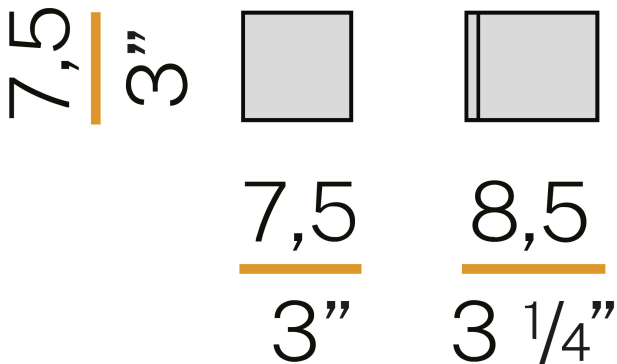

PANZERI

Toy

220-240V AC
A01621.007.0000

gold leaf

Data sheet

CODE	A01621.007.0000
SYSTEM POWER CONSUMPTION	max 48W
LIGHT SOURCE	LED retrofit / halogen
LIGHT SOURCE KIT	not included
COMPATIBLE SOURCES	LED retrofit bulb G9 (L max 60mm - Ø max 17,5mm) / max 48W G9
LIGHT DISTRIBUTION	diffused
POWER SUPPLY	220-240V AC
FREQUENCY	50/60Hz
WEIGHT	0,49 Kg
PROTECTION DEGREE	IP20
PACKING DIMENSIONS	11,0 x 10,5 x 10,0 cm

Wall lighting fixture for interiors, with direct and indirect light emission.
Pickled sheet metal structure in polyacrylic paint.

Reflector in hammered aluminium.

Pickled sheet metal cover in white polyacrylic paint or with gold leaf coating, or in polished or mat stainless steel.

Flat frosted glass diffusers.

Technical drawing