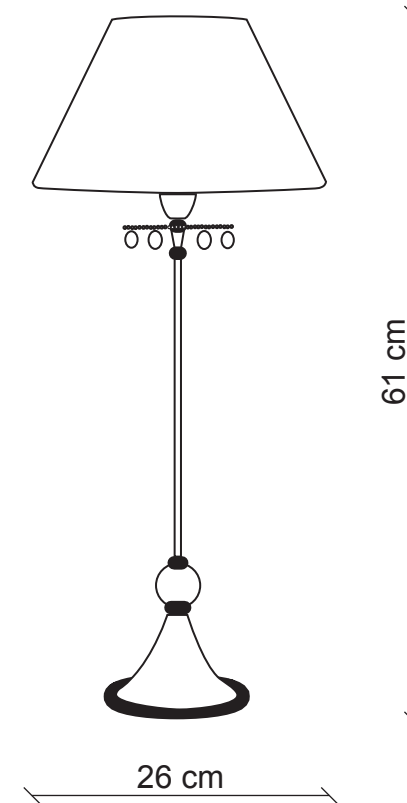

PATRIZIAGARGANTI

Firenze

BAGA XXI Century
LOVELY LIGHT

art. 1013

1 light Table lamp

Finish: Gold leaf

Lampshades: Ivory fabric

Accessories: Clear crystals

Ø 26x12
H. 17

1x
60W E27
not supplied

m³ 0,17
Kg 1,7