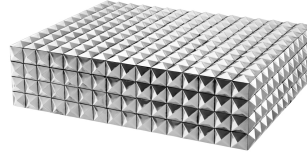

E I C H H O L T Z

25 YEARS OF LUXURY

SPECIFICATION SHEET

Item no.	110049
Item description	Box Vivienne nickel finish L
Category	Accessories
Type	Boxes
Country of origin	India

ITEM MEASUREMENTS (CM / KG)

Dimensions	42 x 32 x H. 11 cm
Net weight	2

SPECIFICATIONS

Material(s)	MDF Stainless steel
Finish(es)/colour(s)	Nickel finish
Suitable for	Indoor use only

PACKAGE INFORMATION (MTR/KG)

Package measurements	0,525 x 0,39 x 0,185
Volume	0,0379
Gross weight	3,30