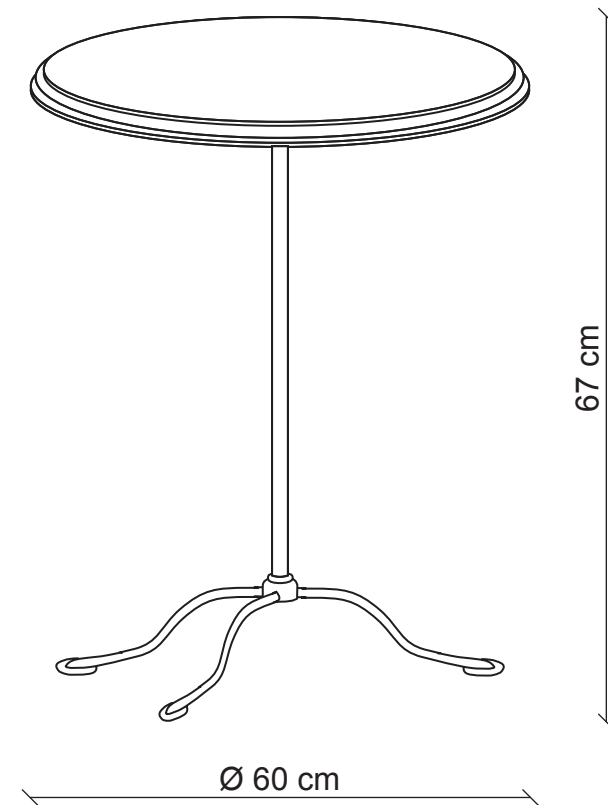

PATRIZIAGARGANTI

Firenze

BAGA XXI Century
LOVELY LIGHT

art. 1058

Table

Finish: Antiqued iron

Top: Decorated wooden

m³ 0,43
Kg 11,5