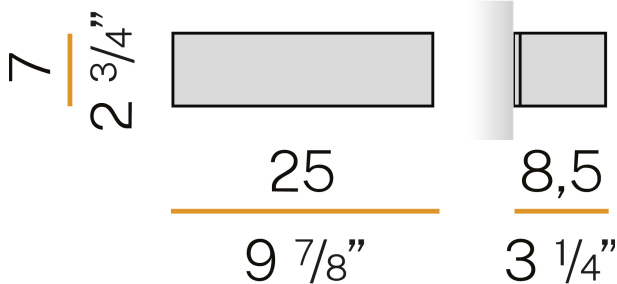

PANZERI

Toy

220-240V AC ON-OFF

A01601.025.0401

● white

Data sheet

CODE	A01601.025.0401
SYSTEM POWER CONSUMPTION	13W
EFFICACY	67.54lm/W
LIGHT SOURCE	LED
COLOUR TEMPERATURE	3000K Ra>90
LIGHT DISTRIBUTION	diffused
POWER SUPPLY	220-240V AC
FREQUENCY	50/60Hz
ELECTRICAL CONFIGURATION	ON-OFF
DRIVER	integrated included
NOMINAL LUMINOUS FLUX	1366lm
LUMEN OUTPUT	878lm
EFFICIENCY	64.3%
WEIGHT	0,82 Kg
PROTECTION DEGREE	IP20
COLOUR TOLLERANCES	SDCM 3
PACKING DIMENSIONS	14,0 x 30,0 x 13,0 cm

Wall lighting fixture for interiors, with direct and indirect light emission.

Pickled sheet metal structure in polyacrylic paint.

Aluminium dissipation plates.

Pickled sheet metal cover in white, bronze or mat brass polyacrylic paint, or with gold leaf coating, or in polished or mat stainless steel.

Flat frosted glass diffusers.

Technical drawing