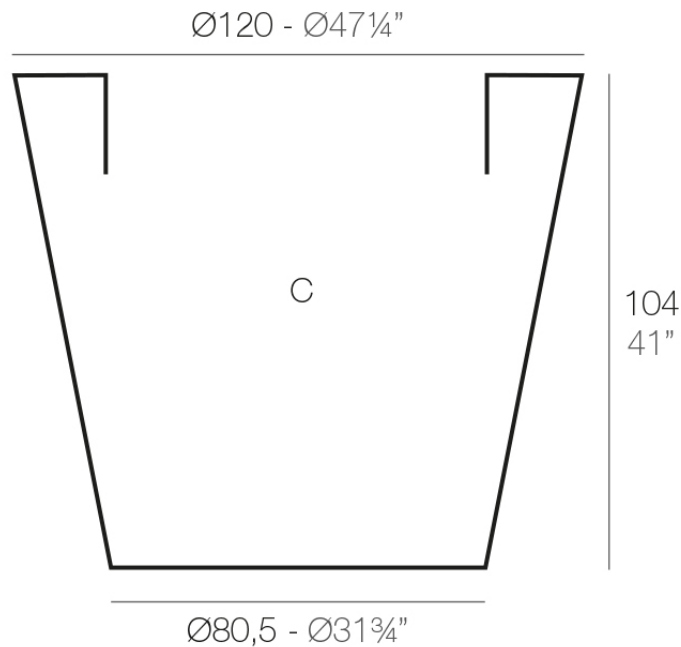

Products / Planters / Cone Pot ø120x104

Cone pot ø120x104

The most extensive collection of indoor and outdoor planters designed by Studio Vondom. Timeless and minimalist designs that allow you to create unique and original atmospheres for homes, restaurants and any space.

Info

Description

Pot made of polyethylene resin by rotational moulding. 100% Recyclable. Item suitable for indoor and outdoor use. Available in different finishes.

Weight: 25 Kg

CONO $\text{Ø}120$ cm

CONO $\text{Ø}47\frac{1}{4}"$