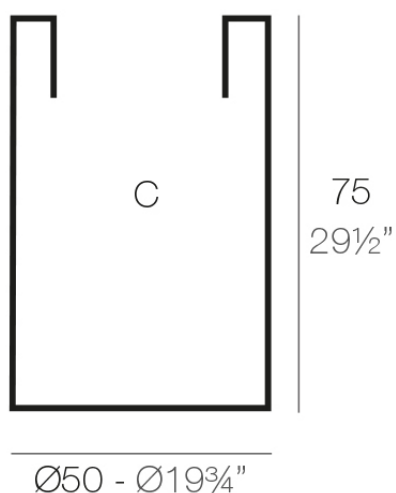

## Description

Pot made of polyethylene resin by rotational moulding. 100% Recyclable. Item suitable for indoor and outdoor use. Available in different finishes.

Weight: 5.5 Kg

CILINDRO ALTO Ø50 x 75cm  
HIGH CYLINDER Ø19<sup>3</sup>/<sub>4</sub>" x 29<sup>1</sup>/<sub>2</sub>"