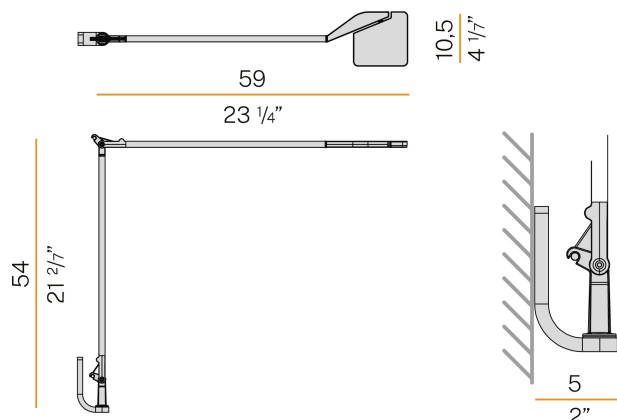

### Data sheet

CODE	CA07730.000.0409
SYSTEM POWER CONSUMPTION	10W
EFFICACY	70.6lm/W
LIGHT SOURCE	LED
LIGHT SOURCE LIFETIME	L90 (B10) 50.000h
COLOUR TEMPERATURE	3000K Ra>90
LIGHT DISTRIBUTION	adjustable
BEAM ANGLE	90°
POWER SUPPLY	220-240V AC
FREQUENCY	50/60Hz
ELECTRICAL CONFIGURATION	dimmable (Step DIM)
DRIVER	integrated included
NOMINAL LUMINOUS FLUX	884lm
LUMEN OUTPUT	706lm
EFFICIENCY	79.9%
WEIGHT	0,84 Kg
PROTECTION DEGREE	IP40
COLOUR TOLLERANCES	SDCM 3
PACKING DIMENSIONS	6,0 x 119,0 x 25,0 cm

Wall lighting fixture for interiors, with swivelling light beam.  
 Pickled sheet metal wall bracket in polyacrylic paint.  
 Extruded aluminium frame in white, black, red or titanium polyacrylic paint.  
 Die-cast aluminium joints in polyacrylic paint.  
 Steel wire rope slings.  
 Die-cast aluminium head rotating on two axes in polyacrylic paint.  
 Modelled acrylic diffuser with mat finish and double serigraphy.  
 Push-button to adjust luminosity according to 5 levels of visual comfort.  
 Equipped with a 1,6m (63") long power cable with jack connector and adapter plug.

### Technical drawing