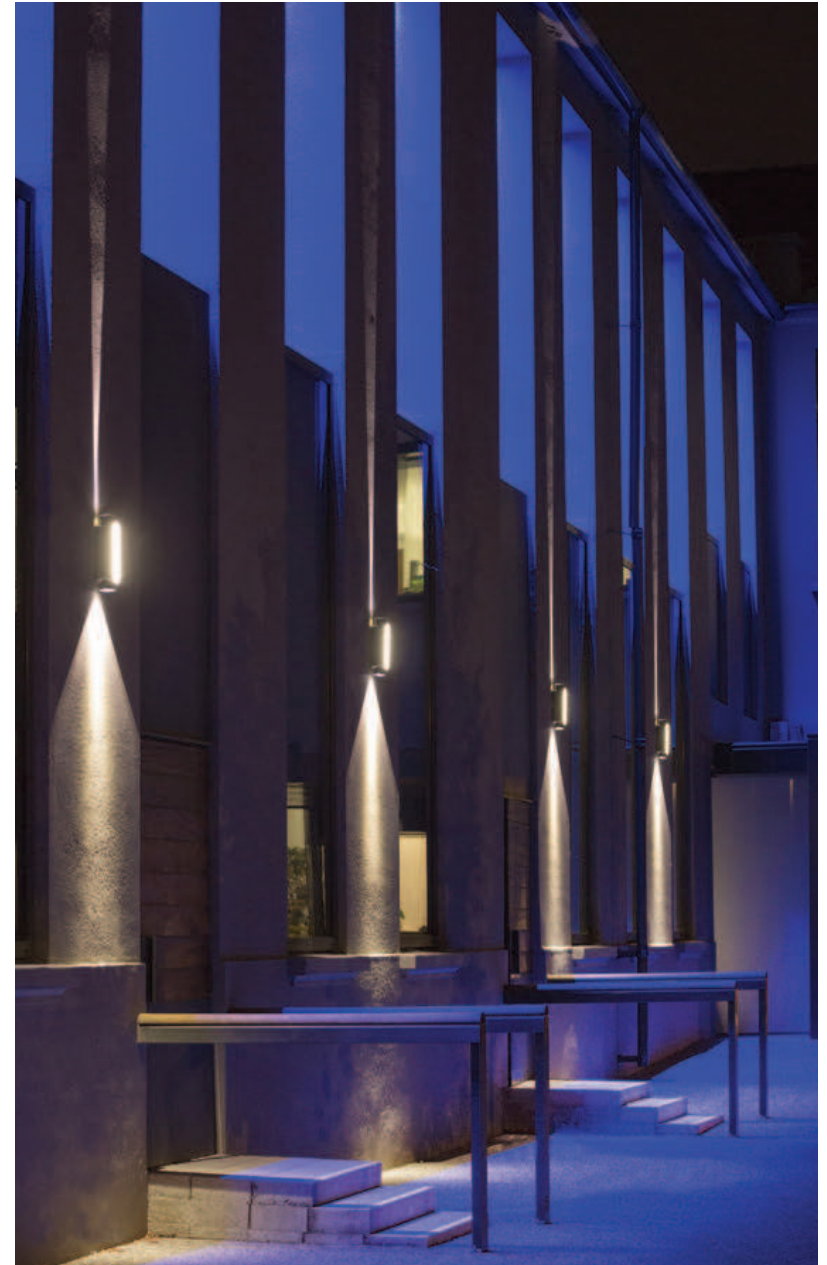

# Ibuk

Design by Stéphane Joyeux

*VIA Label 2015 Award*

IP65  
IK10  
Class 2

Aluminium  
Black or white polycarbonate front diffuser  
Clear polycarbonate Up & Down diffusers Ø 80

SOURCES

LED 3x4,5W - 3000K warm white  
LED 3x4,5W - 4300K neutral white

MODELS

height / width / depth

DIFFUSERS

REFERENCES

Replace ●●● with the colour code

Warm white

| MODEL | FRONT DIFFUSER      | LED 3x4,5W - 10/10°<br>3000K warm white | LED 3x4,5W - 10/40°<br>3000K warm white | LED 3x4,5W - 40/40°<br>3000K warm white |
|-------|---------------------|---|---|---|
| 1     | WHITE POLYCARBONATE | 126 001 ●●●                             | 126 002 ●●●                             | 126 003 ●●●                             |
|       | BLACK POLYCARBONATE | 126 004 ●●●                             | 126 005 ●●●                             | 126 006 ●●●                             |