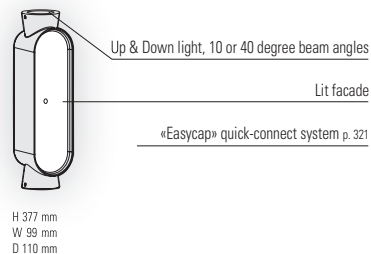

IP65
IK10
Class 2

Aluminium
Black or white polycarbonate front diffuser
Clear polycarbonate Up & Down diffusers Ø 80

SOURCES

LED 3x4,5W - 3000K warm white
LED 3x4,5W - 4300K neutral white

MODELS

height / width / depth

DIFFUSERS

REFERENCES

Replace ●●● with the colour code

Warm white

MODEL	FRONT DIFFUSER	LED 3x4,5W - 10/10° 3000K warm white	LED 3x4,5W - 10/40° 3000K warm white	LED 3x4,5W - 40/40° 3000K warm white
1	WHITE POLYCARBONATE	126 001 ●●●	126 002 ●●●	126 003 ●●●
	BLACK POLYCARBONATE	126 004 ●●●	126 005 ●●●	126 006 ●●●

Neutral white

MODEL	FRONT DIFFUSER	LED 3x4,5W - 10/10° 4300K neutral white	LED 3x4,5W - 10/40° 4300K neutral white	LED 3x4,5W - 40/40° 4300K neutral white
1	WHITE POLYCARBONATE	126 007 ●●●	126 008 ●●●	126 009 ●●●
	BLACK POLYCARBONATE	126 010 ●●●	126 011 ●●●	126 012 ●●●

COLOURS CODES

Replace ●●● with the colour code

	RAL 7021 BLACK GREY	107		VELVET BLACK	113
	RAL 7044 SILK GREY	105		DARK GREY	006
	RAL 9010 PURE WHITE	101		BLUE	111
	RAL 3005 WINE RED	066		SANDSTONE	054
	RAL 3013 TOMATO RED	110			
	RAL 3020 TRAFFIC RED	056			
	RAL 2004 PURE ORANGE	014			
	RAL 1016 SULFUR YELLOW	068			
	RAL 6025 FERN GREEN	109			

Other colours on request

MOUNTING