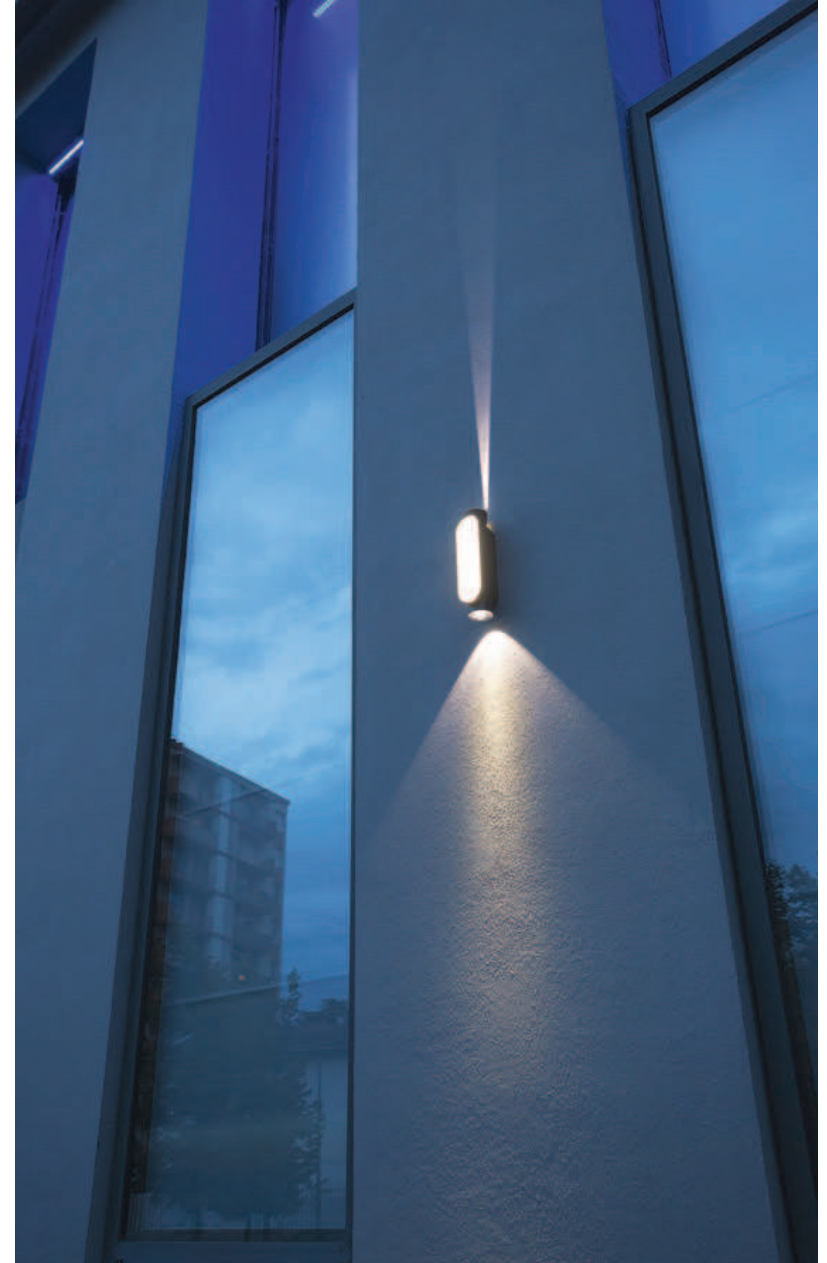

# Ibuk

Design by Stéphane Joyeux

*VIA Label 2015 Award*

IP65  
IK10  
Class 2

Aluminium  
Black or white polycarbonate front diffuser  
Clear polycarbonate Up & Down diffusers Ø 80

SOURCES

LED 3x4,5W - 3000K warm white  
LED 3x4,5W - 4300K neutral white

MODELS

height / width / depth

DIFFUSERS

REFERENCES

Replace ●●● with the colour code

Warm white

| MODEL | FRONT DIFFUSER      | LED 3x4,5W - 10/10°<br>3000K warm white | LED 3x4,5W - 10/40°<br>3000K warm white | LED 3x4,5W - 40/40°<br>3000K warm white |
|-------|---------------------|---|---|---|
| 1     | WHITE POLYCARBONATE | 126 001 ●●●                             | 126 002 ●●●                             | 126 003 ●●●                             |
|       | BLACK POLYCARBONATE | 126 004 ●●●                             | 126 005 ●●●                             | 126 006 ●●●                             |

Neutral white

| MODEL | FRONT DIFFUSER      | LED 3x4,5W - 10/10°<br>4300K neutral white | LED 3x4,5W - 10/40°<br>4300K neutral white | LED 3x4,5W - 40/40°<br>4300K neutral white |
|-------|---------------------|--|--|--|
| 1     | WHITE POLYCARBONATE | 126 007 ●●●                                | 126 008 ●●●                                | 126 009 ●●●                                |
|       | BLACK POLYCARBONATE | 126 010 ●●●                                | 126 011 ●●●                                | 126 012 ●●●                                |