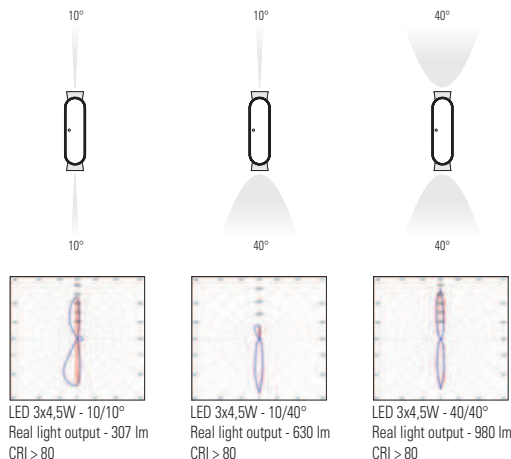

IP65
IK10
Class 2

Aluminium
Black or white polycarbonate front diffuser
Clear polycarbonate Up & Down diffusers Ø 80

SOURCES

LED 3x4,5W - 3000K warm white
LED 3x4,5W - 4300K neutral white

MODELS

height / width / depth