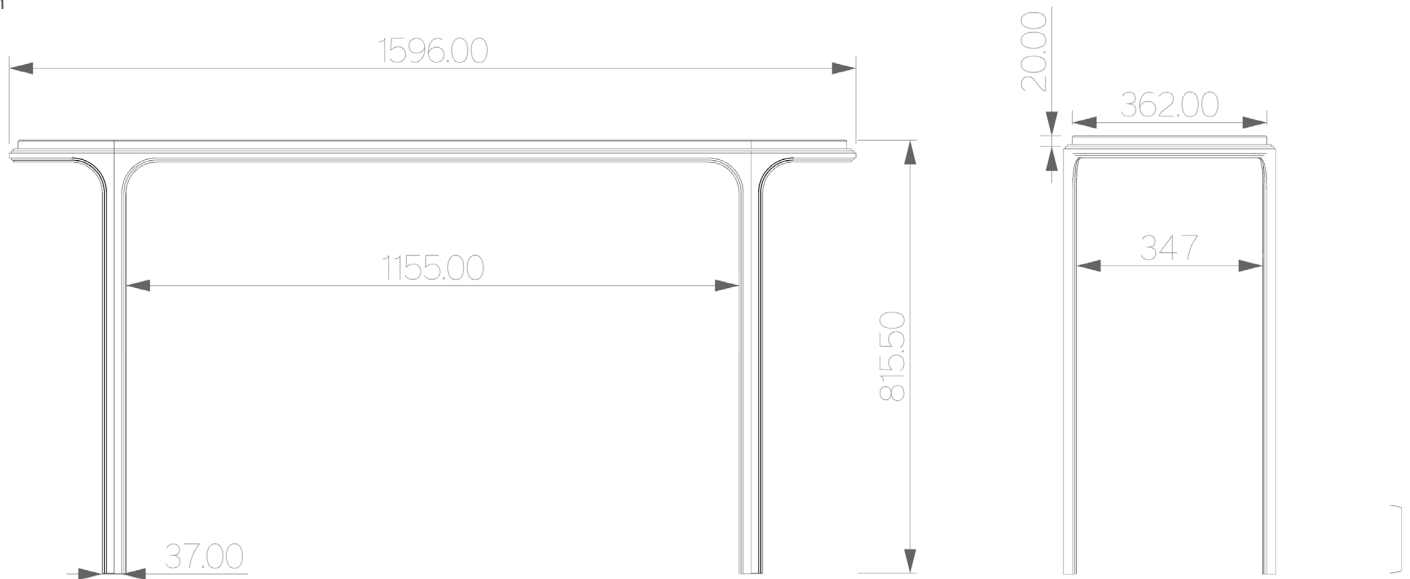

Handmade in France in our foundry

Dimension

mm

Marble

Type

BIANCO
CARRARA

ANTIQUÉ
MARBLE

BROWN VEIN
MARBLE