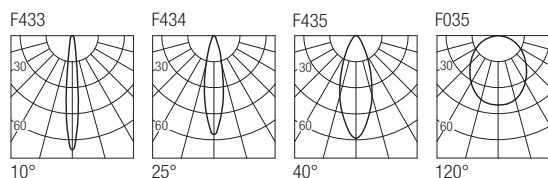

Supply current

24 VDC

Power

2 W

Parallel wiring

Dimensions

Photometric diagrams

CCT/CRI/Flux

2700K	128lm
3000K	133lm
4200K	154lm

Code construction

CAS X X X

Note: cable cut to measure on request

Optionals

XP0022
Earth spike

LCAS01
Low luminance louver

Note: the filter must be ordered together with the lighting fixture