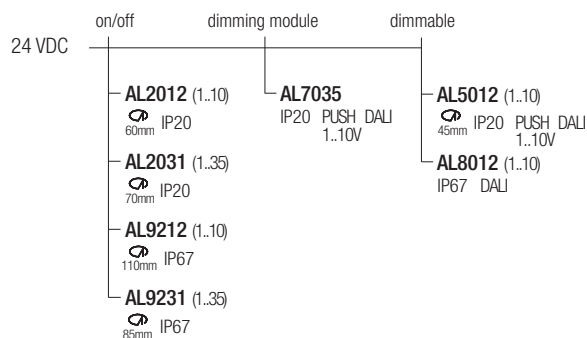

2700K	128lm
3000K	133lm
4200K	154lm

Code construction

CAS X X X

Note: cable cut to measure on request

Optionals

XP0022
Earth spike

LCAS01
Low luminance louver

Note: the filter must be ordered together with the lighting fixture

XNTC02
White
Antiglare snoot

XNTC05
Black

XNTC06
Bronze

XXT01
Tree strap

Photometric diagrams

Note: dimming module AL7035 to be used in combination with a 24VDC power supply