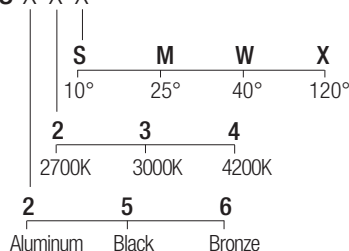

Supply current

24 VDC

Power

2 W

Parallel wiring

Dimensions

Photometric diagrams

CCT/CRI/Flux

2700K	128lm
3000K	133lm
4200K	154lm

Code construction

CAS X X X

Note: cable cut to measure on request

Optionals

XP0022
Earth spike

LCAS01
Low luminance louver

Note: the filter must be ordered together with the lighting fixture