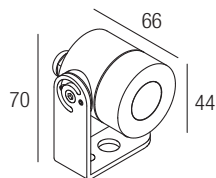

Supply current

24 VDC

Power

2 W

Parallel wiring

Dimensions

Photometric diagrams

CCT/CRI/Flux