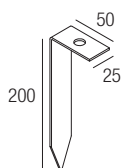

Supply current

24 VDC

Power

2 W

Parallel wiring

Dimensions

Photometric diagrams

CCT/CRI/Flux

2700K	128lm
3000K	133lm
4200K	154lm

Code construction

CAS X X X

Note: cable cut to measure on request

Optionals

XP0022
Earth spike

LCAS01
Low luminance louver

Note: the filter must be ordered together with the lighting fixture