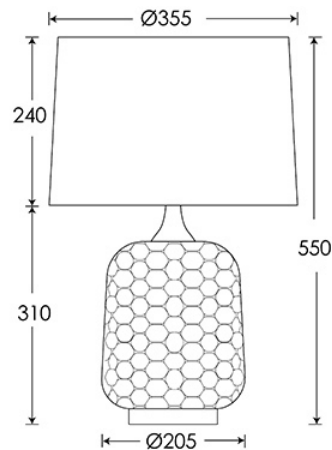

HEATHFIELD & CO

PRODUCT SPECIFICATION SHEET

Table Lamp | RISCO CLEAR

LAMP BASE

Material: Glass
Finish shown: Clear
Metalwork: Satin Brass
Code: TL-RISC-SBRS-CLER

LAMPSHADE AS SHOWN

14" Roman Drum Birch Glaze Linen
Shade code: SH-14-RMDR
Shade lining: Prosecco PVC

FLEX

1.5 metres of Black twisted flex. Alternative colours can be specified from our collection.

SWITCHING & PLUG

Black 13 AMP UK plug & inline switch.
Alternative plug types available.

BASE WEIGHT

1.5 kg approx.

LAMPING

1 x E27 Lampholder - 60W max. LED bulb recommended.

WARRANTY

12 Months

FINISHING NOTE

All our glasswork is hand blown and will vary from piece to piece - variations in form and proportion. Colour formation, pattern and finishing details are unique to each lamp and it is part of the charm that no two products are exactly the same.

CLEANING INSTRUCTIONS

The finishes on this luminaire only require regular cleaning with a soft dry duster. Abrasive or chemical cleaners may harm the finish and should not be used. Shade to be dusted with a clean dry cloth.

Dimensions in mm and approximate.

H&CO

Decorative lighting
for beautiful spaces

www.heathfield.co.uk | + 44 (0) 1732 350450 | sales@heathfield.co.uk

Unit 1, Priory Road, Tonbridge, Kent, TN9 2AF, United Kingdom